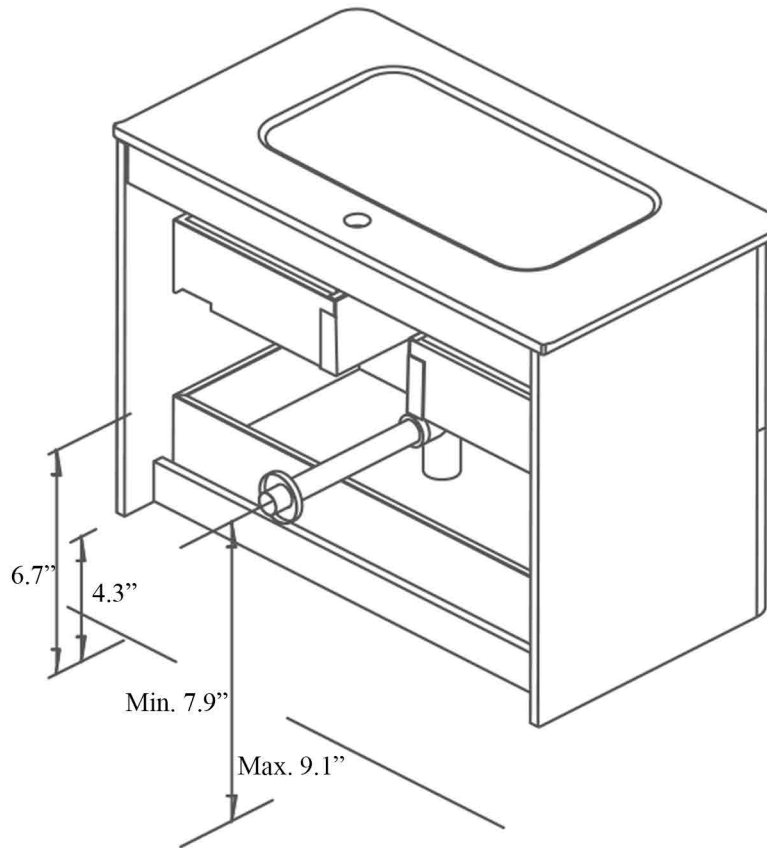

Technical features

Technical drawing	Name	Material	Colour	Colour
	BEAUTY			Gloss White
	CONCERT 2 Drawers	  	  	Nordic Oak Samara Ash Gloss White

Technical information

STRUCTURE:	MDF board in 5/8 in. Continuous wrapping in 2D.
FRONT:	MDF board in 5/8 in. Continuous wrapping in 2D.
HANDLE:	Metallic bright chrome finish.
DRAWER:	Drawers made in mokka textile poly laminate coated board with hidden partial extraction runners with soft close system. Lower drawer useful space (width x height x depth): 35 ^{13/16} x 4 ^{5/16} x 12 ^{3/4} in.
WALL HANGING BRACKET:	Hidden hanging bracket for hidden installation with great resistance and depth and height regulations.
PIPE DEPTH:	Pipe depth 2 ^{3/4} in.

Collection
Concert

Model |
Concert 80

Dimensions Metric
1 inch = 2.54 cm
1 inch = 25.4 mm

WS[®]
BATH
COLLECTIONS

1051 Lea Drive - Collegeville, PA 19426
Tel. 215 513 9400 - Fax 610 831 0215
www.ws bathcollections.com - info@ws bathcollections.com

ES

EN

Las cotas indicadas en los dibujos son en función de la altura de la pata del conjunto, en caso de que el mueble vaya suspendido y esta altura no se respete, dichas cotas también variarán.

Dimensions indicated in the drawing are based on the level of the whole leg, in case of wall hanging the furniture dimensions also may vary.

Collection
Concert

Model
Concert 80

Dimensions Metric

1 inch = 2.54 cm
1 inch = 25.4 mm

1051 Lea Drive - Collegetown, PA 19426

Tel. 215 513 9400 - Fax 610 831 0215

www.ws bathcollections.com - info@ws bathcollections.com