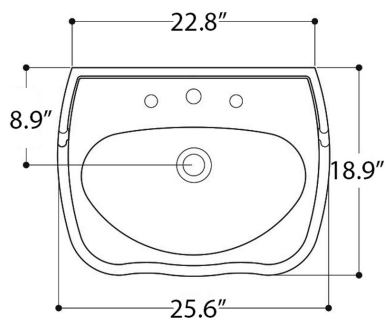

# AXA

CONTEA

06031\_LAVABO A COLONNA E SOSPESO CON PIANO RUBINETTERIA 64X47  
PEDESTAL/WALL-HUNG BASIN WITH TAP HOLE 64X47 CM

N.B.: Le misure indicate possono subire una variazione dello 0,8 % circa, dovuta ad usura stampi o a piccole variazioni delle caratteristiche tecniche relative alle materie prime che compongono l'impasto.

N.B.: Indicated size could have a variation of about 0,8 % due to the usure of the moulds or the small variations of the raw materials' technical characteristics used in the mixture.

Collection  
Contea

Model |  
Contea 64 - 0603101

Dimensions Metric  
1 inch = 2.54 cm  
1 inch = 25.4 mm

**WS**<sup>®</sup>  
BATH  
COLLECTIONS

1051 Lea Drive - Collegeville, PA 19426  
Tel. 215 513 9400 - Fax 610 831 0215  
[www.wsbathcollections.com](http://www.wsbathcollections.com) - [info@wsbathcollections.com](mailto:info@wsbathcollections.com)

### Vessel/ countertop installation

Bolts

Silicone (*optional*)

Collection  
Contea

Model |  
Contea 64 - 0603101

Dimensions Metric  
*1 inch = 2.54 cm*  
*1 inch = 25.4 mm*

**WS<sup>®</sup>** BATH COLLECTIONS  
1051 Lea Drive - Collegeville, PA 19426  
Tel. 215 513 9400 - Fax 610 831 0215  
[www.ws bathcollections.com](http://www.ws bathcollections.com) - [info@ws bathcollections.com](mailto:info@ws bathcollections.com)