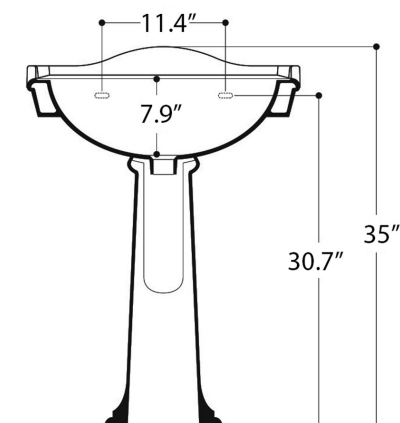

# AXA

CONTEA

06031\_LAVABO A COLONNA E SOSPESO CON PIANO RUBINETTERIA 64X47  
PEDESTAL/WALL-HUNG BASIN WITH TAP HOLE 64X47 CM

N.B.: Le misure indicate possono subire una variazione dello 0,8 % circa, dovuta ad usura stampi o a piccole variazioni delle caratteristiche tecniche relative alle materie prime che compongono l'impasto.

N.B.: Indicated size could have a variation of about 0,8 % due to the usure of the moulds or the small variations of the raw materials' technical characteristics used in the mixture.

Collection  
Contea

Model |  
Contea 64 - 0603101

Dimensions Metric  
1 inch = 2.54 cm  
1 inch = 25.4 mm

**WS**<sup>®</sup>  
BATH  
COLLECTIONS

1051 Lea Drive - Collegeville, PA 19426  
Tel. 215 513 9400 - Fax 610 831 0215  
[www.wsbathcollections.com](http://www.wsbathcollections.com) - [info@wsbathcollections.com](mailto:info@wsbathcollections.com)

### Vessel/ countertop installation

Bolts

Silicone (*optional*)

Collection  
Contea

Model |  
Contea 64 - 0603101

Dimensions Metric  
*1 inch = 2.54 cm*  
*1 inch = 25.4 mm*

**WS<sup>®</sup>** BATH COLLECTIONS  
1051 Lea Drive - Collegeville, PA 19426  
Tel. 215 513 9400 - Fax 610 831 0215  
[www.ws bathcollections.com](http://www.ws bathcollections.com) - [info@ws bathcollections.com](mailto:info@ws bathcollections.com)