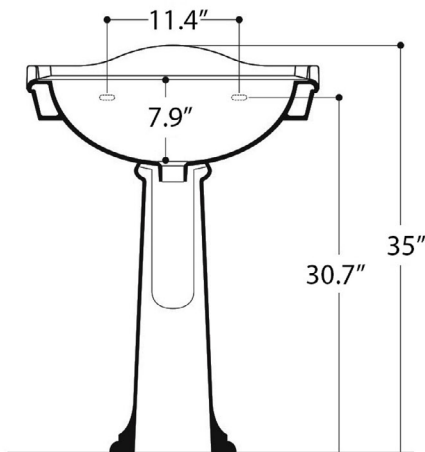

Related Items:

- WSBC 53991 | Push Waste Drain
- WSBC 53922 | Decorative Trap

Finishes:

 Glossy White

SKU# | Options:

- Contea 64P.01 | Single Faucet Hole
- Contea 64P.03 | Three Faucet Holes

* WS Bath Collections reserves the right to revise dimensions or information on this sheet without notice

Collection Contea	Model Contea 64P	Dimensions Metric <i>1 inch = 2.54 cm</i> <i>1 inch = 25.4 mm</i>	 1051 Lea Drive - Collegeville, PA 19426 Tel. 215 513 9400 - Fax 610 831 0215 www.ws bathcollections.com - info@ws bathcollections.com
-------------------------------	------------------------------	---	---

N.B.: Indicated size could have a variation of about 0,8 % due to the use of the moulds or the small variations of the raw materials' technical characteristics used in the mixture.

<p>Collection Contea</p>	<p>Model Contea 64P</p>	<p>Dimensions Metric <i>1 inch = 2.54 cm</i> <i>1 inch = 25.4 mm</i></p>	 <p>1051 Lea Drive - Collegeville, PA 19426 Tel. 215 513 9400 - Fax 610 831 0215 www.ws bathcollections.com - info@ws bathcollections.com</p>
---------------------------------------	--------------------------------------	--	---

Dimensions Metric
1 inch = 2.54 cm
1 inch = 25.4 mm

WS[®]
BATH
COLLECTIONS

1051 Lea Drive - Collegeville, PA 19426
Tel. 215 513 9400 - Fax 610 831 0215
www.ws bathcollections.com - info@ws bathcollections.com