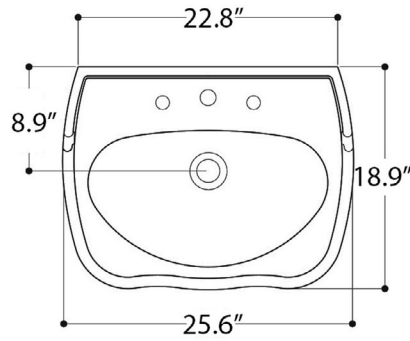

Contea 64P

Features

- Bathroom Pedestal Sink
- Made of Ceramic
- Glossy White
- Sink: Contea 64
- Pedestal: Contea 604001
- With Overflow
- Free Standing Installation
- Available With One or Three Faucet Holes
- Made in Italy

Related Items:

- WSBC 53991 | Push Waste Drain
- WSBC 53922 | Decorative Trap

Finishes:

 Glossy White

SKU# | Options:

- Contea 64P.01 | Single Faucet Hole
- Contea 64P.03 | Three Faucet Holes

* WS Bath Collections reserves the right to revise dimensions or information on this sheet without notice

Collection Contea	Model Contea 64P	Dimensions Metric <i>1 inch = 2.54 cm</i> <i>1 inch = 25.4 mm</i>	 1051 Lea Drive - Collegeville, PA 19426 Tel. 215 513 9400 - Fax 610 831 0215 www.ws bathcollections.com - info@ws bathcollections.com
-------------------------------	------------------------------	---	---

N.B.: Indicated size could have a variation of about 0,8 % due to the use of the moulds or the small variations of the raw materials' technical characteristics used in the mixture.

<p>Collection Contea</p>	<p>Model Contea 64P</p>	<p>Dimensions Metric <i>1 inch = 2.54 cm</i> <i>1 inch = 25.4 mm</i></p>	 <p>1051 Lea Drive - Collegeville, PA 19426 Tel. 215 513 9400 - Fax 610 831 0215 www.ws bathcollections.com - info@ws bathcollections.com</p>
---------------------------------------	--------------------------------------	--	---