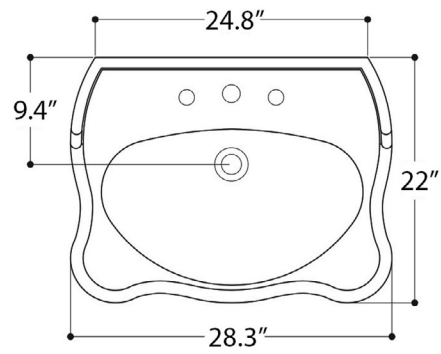

Finishes:

 Glossy White

SKU# | Options:

- Contea 72.01 | Single Faucet Hole
- Contea 72.03 | Three Faucet Holes

* WS Bath Collections reserves the right to revise dimensions or information on this sheet without notice

Collection Contea	Model Contea 72 - 0603001	Dimensions Metric <i>1 inch = 2.54 cm</i> <i>1 inch = 25.4 mm</i>	 1051 Lea Drive - Collegeville, PA 19426 Tel. 215 513 9400 - Fax 610 831 0215 www.ws bathcollections.com - info@ws bathcollections.com
-------------------------------	---------------------------------------	--	---

Contea 72 - 0603001

N.B.: Indicated size could have a variation of about 0,8 % due to the usure of the moulds or the small variations of the raw materials' technical characteristics used in the mixture.

Collection |
Contea

Model |
Contea 72 - 0603001

Dimensions Metric

1 inch = 2.54 cm

1 inch = 25.4 mm

WS[®]
BATH
COLLECTIONS

1051 Lea Drive - Collegeville, PA 19426
Tel. 215 513 9400 - Fax 610 831 0215

www.ws bathcollections.com - info@ws bathcollections.com