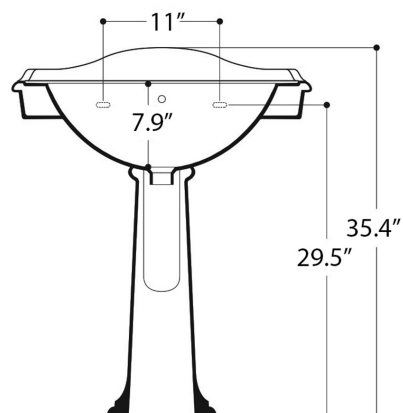

Collection
Contea

Model |
Contea 72P

Dimensions Metric

1 inch = 2.54 cm

1 inch = 25.4 mm

WS®
BATH
COLLECTIONS

1051 Lea Drive - Collegeville, PA 19426
Tel. 215 513 9400 - Fax 610 831 0215

www.ws bathcollections.com - info@ws bathcollectins.com

N.B.: Indicated size could have a variation of about 0,8 % due to the use of the moulds or the small variations of the raw materials' technical characteristics used in the mixture.

Collection
Eqpvc

Model |
Eqpvc'94R

Dimensions Metric

1 inch = 2.54 cm
1 inch = 25.4 mm

WS[®]
BATH
COLLECTIONS

1051 Lea Drive - Collegeville, PA 19426
Tel. 215 513 9400 - Fax 610 831 0215
www.ws bathcollections.com - info@ws bathcollections.com

MOUNTING HARDWARE

Wall-mount installation

Vessel/ countertop installation

Bolts

Silicone (*optional*)

Collection
Eqpvc

Model |
Eqpvc'94R

Dimensions Metric
1 inch = 2.54 cm
1 inch = 25.4 mm