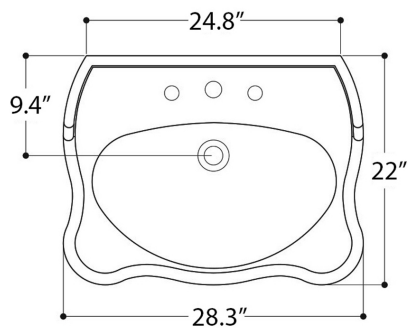

Collection
Contea

Model |
Contea 72P

Dimensions Metric

1 inch = 2.54 cm

1 inch = 25.4 mm

WS®
BATH
COLLECTIONS

1051 Lea Drive - Collegeville, PA 19426
Tel. 215 513 9400 - Fax 610 831 0215

www.ws bathcollections.com - info@ws bathcollectins.com

N.B.: Indicated size could have a variation of about 0,8 % due to the use of the moulds or the small variations of the raw materials' technical characteristics used in the mixture.

Collection
Eqpvc

Model |
Eqpvc'94R

Dimensions Metric

1 inch = 2.54 cm
1 inch = 25.4 mm

WS[®]
BATH
COLLECTIONS

1051 Lea Drive - Collegeville, PA 19426
Tel. 215 513 9400 - Fax 610 831 0215
www.ws bathcollections.com - info@ws bathcollections.com

MOUNTING HARDWARE

Wall-mount installation

Vessel/ countertop installation

Bolts

Silicone (*optional*)

Collection
Eqpvc

Model |
Eqpvc'94R

Dimensions Metric
1 inch = 2.54 cm
1 inch = 25.4 mm