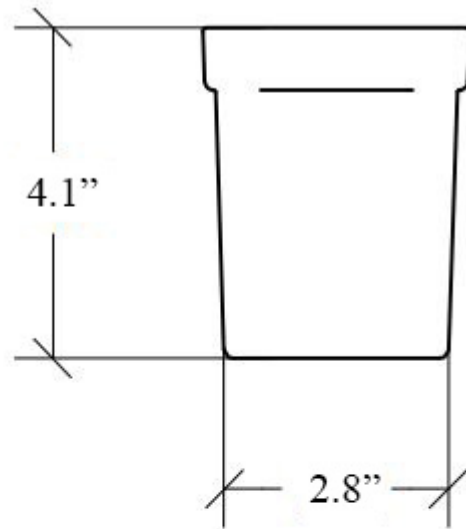

Product Specs Sheets

Collection
Curva

Model |
Curva 5146

Dimensions Metric

1 inch = 2.54 cm
1 inch = 25.4 mm

WS[®]
BATH
COLLECTIONS

1051 Lea Drive - Collegeville, PA 19426
Tel. 215 513 9400 - Fax 610 831 0215
www.ws bathcollections.com - info@ws bathcollections.com