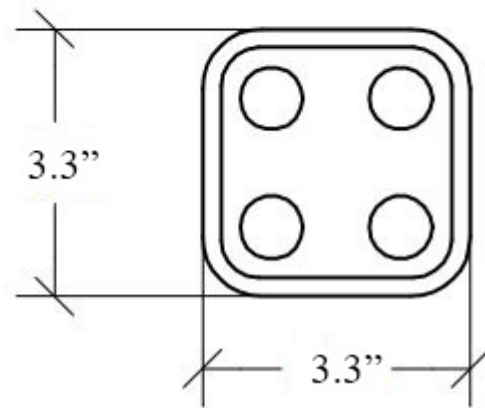

Product Specs Sheets

Collection
Curva

Model |
Curva 5146

Dimensions Metric

1 inch = 2.54 cm
1 inch = 25.4 mm

WS[®]
BATH
COLLECTIONS

1051 Lea Drive - Collegeville, PA 19426
Tel. 215 513 9400 - Fax 610 831 0215
www.ws bathcollections.com - info@ws bathcollections.com