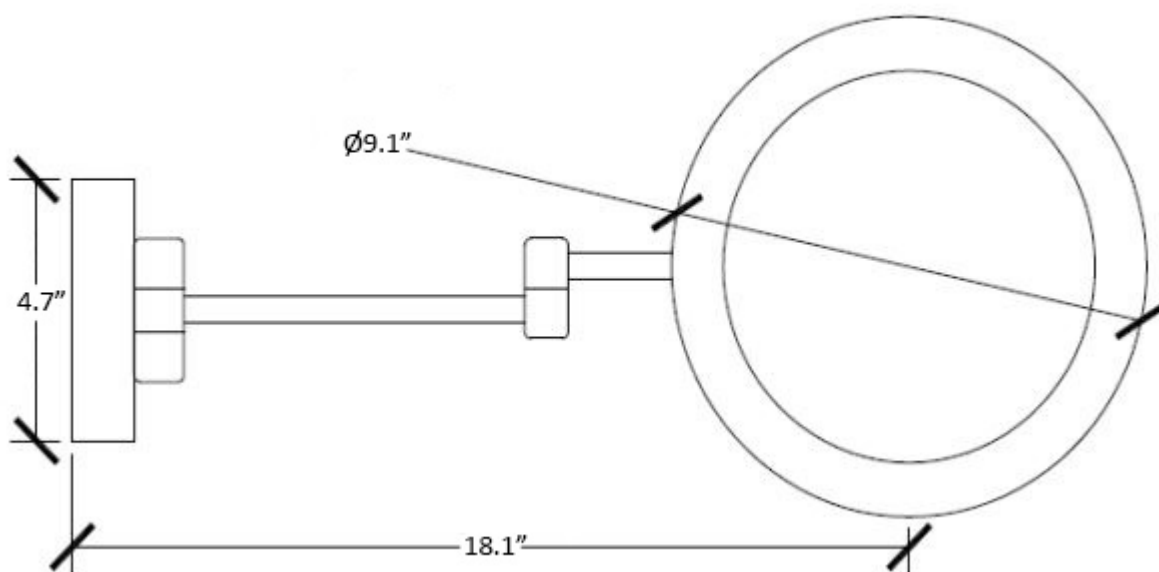

SKU# | Option:

- Discolo LED C35/2 G | Polished Gold

Finishes:

 Polished Gold

* WS Bath Collections reserves the right to revise dimensions or information on this sheet without notice

Collection Discolo	Model Discolo LED C35/2 G	Dimensions Metric <i>1 inch = 2.54 cm</i> <i>1 inch = 25.4 mm</i>	 1051 Lea Drive - Collegeville, PA 19426 Tel. 215 513 9400 - Fax 610 831 0215 www.ws bathcollections.com - info@ws bathcollections.com
------------------------------	---------------------------------------	--	---

Product Specs Sheets

Collection
Discolo

Model |
Discolo LED 35/2

Dimensions Metric
1 inch = 2.54 cm
1 inch = 25.4 mm

WS[®]
BATH
COLLECTIONS

1051 Lea Drive - Collegeville, PA 19426
Tel. 215 513 9400 - Fax 610 831 0215
www.ws bathcollections.com - info@ws bathcollections.com