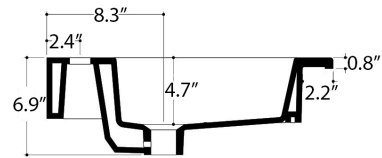

# AXA

DROP

WS32401F\_CONSOLE 96X51 CM

N.B.: Le misure indicate possono subire una variazione dello 0,8 % circa, dovuta ad usura stampi o a piccole variazioni delle caratteristiche tecniche relative alle materie prime che compongono l' impasto.

N.B.: Indicated size could have a variation of about 0,8 % due to the usure of the moulds or the small variations of the raw materials' technical characteristics used in the mixture.

Collection  
Drop

Model |  
Drop 96 - WS32401F

Dimensions Metric

1 inch = 2.54 cm  
1 inch = 25.4 mm

**WS**<sup>®</sup>  
BATH  
COLLECTIONS

1051 Lea Drive - Collegeville, PA 19426  
Tel. 215 513 9400 - Fax 610 831 0215  
[www.ws bathcollections.com](http://www.ws bathcollections.com) - [info@ws bathcollections.com](mailto:info@ws bathcollections.com)

### Vessel/ countertop installation

Bolts

Silicone (*optional*)

Collection  
Drop

Model |  
Drop 96 - WS32401F

Dimensions Metric  
*1 inch = 2.54 cm*  
*1 inch = 25.4 mm*

**WS**<sup>®</sup>

**BATH  
COLLECTIONS**