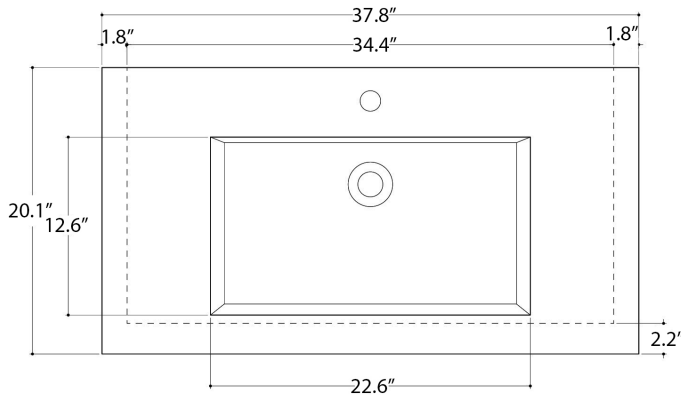

# AXA

DROP

WS32401F\_CONSOLE 96X51 CM

N.B.: Le misure indicate possono subire una variazione dello 0,8 % circa, dovuta ad usura stampi o a piccole variazioni delle caratteristiche tecniche relative alle materie prime che compongono l' impasto.

N.B.: Indicated size could have a variation of about 0,8 % due to the usure of the moulds or the small variations of the raw materials' technical characteristics used in the mixture.

Collection  
Drop

Model |  
Drop 96 - WS32401F

Dimensions Metric

1 inch = 2.54 cm  
1 inch = 25.4 mm

**WS**<sup>®</sup>  
BATH  
COLLECTIONS

1051 Lea Drive - Collegeville, PA 19426  
Tel. 215 513 9400 - Fax 610 831 0215  
[www.ws bathcollections.com](http://www.ws bathcollections.com) - [info@ws bathcollections.com](mailto:info@ws bathcollections.com)

### Vessel/ countertop installation

Bolts

Silicone (*optional*)

Collection  
Drop

Model |  
Drop 96 - WS32401F

Dimensions Metric  
*1 inch = 2.54 cm*  
*1 inch = 25.4 mm*

**WS**<sup>®</sup>

**BATH  
COLLECTIONS**