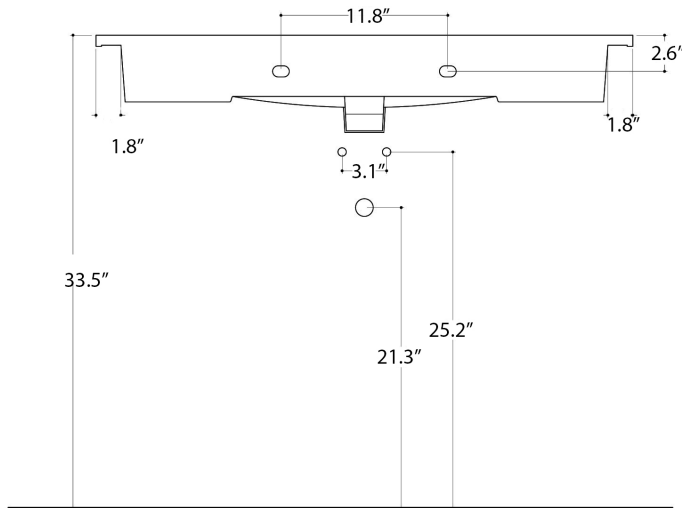

# AXA

DROP

WS32401F\_CONSOLE 96X51 CM

N.B.: Le misure indicate possono subire una variazione dello 0,8 % circa, dovuta ad usura stampi o a piccole variazioni delle caratteristiche tecniche relative alle materie prime che compongono l' impasto.

N.B.: Indicated size could have a variation of about 0,8 % due to the usure of the moulds or the small variations of the raw materials' technical characteristics used in the mixture.

Collection  
Drop

Model |  
Drop 96 - WS32401F

Dimensions Metric

1 inch = 2.54 cm  
1 inch = 25.4 mm

**WS**<sup>®</sup>  
BATH  
COLLECTIONS

1051 Lea Drive - Collegeville, PA 19426  
Tel. 215 513 9400 - Fax 610 831 0215  
[www.ws bathcollections.com](http://www.ws bathcollections.com) - [info@ws bathcollections.com](mailto:info@ws bathcollections.com)

### Vessel/ countertop installation

Bolts

Silicone (*optional*)

Collection  
Drop

Model |  
Drop 96 - WS32401F

Dimensions Metric  
*1 inch = 2.54 cm*  
*1 inch = 25.4 mm*

**WS**<sup>®</sup>

**BATH  
COLLECTIONS**