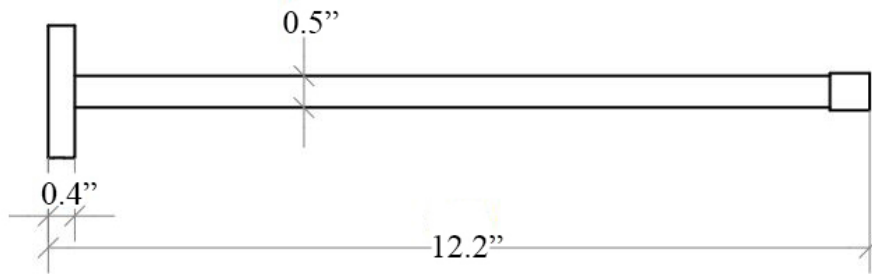

Product Specs Sheets

Collection
Duemila

Model |
Duemila 5511

Dimensions Metric

1 inch = 2.54 cm
1 inch = 25.4 mm

WS[®]
BATH
COLLECTIONS

1051 Lea Drive - Collegeville, PA 19426
Tel. 215 513 9400 - Fax 610 831 0215
www.ws bathcollections.com - info@ws bathcollections.com