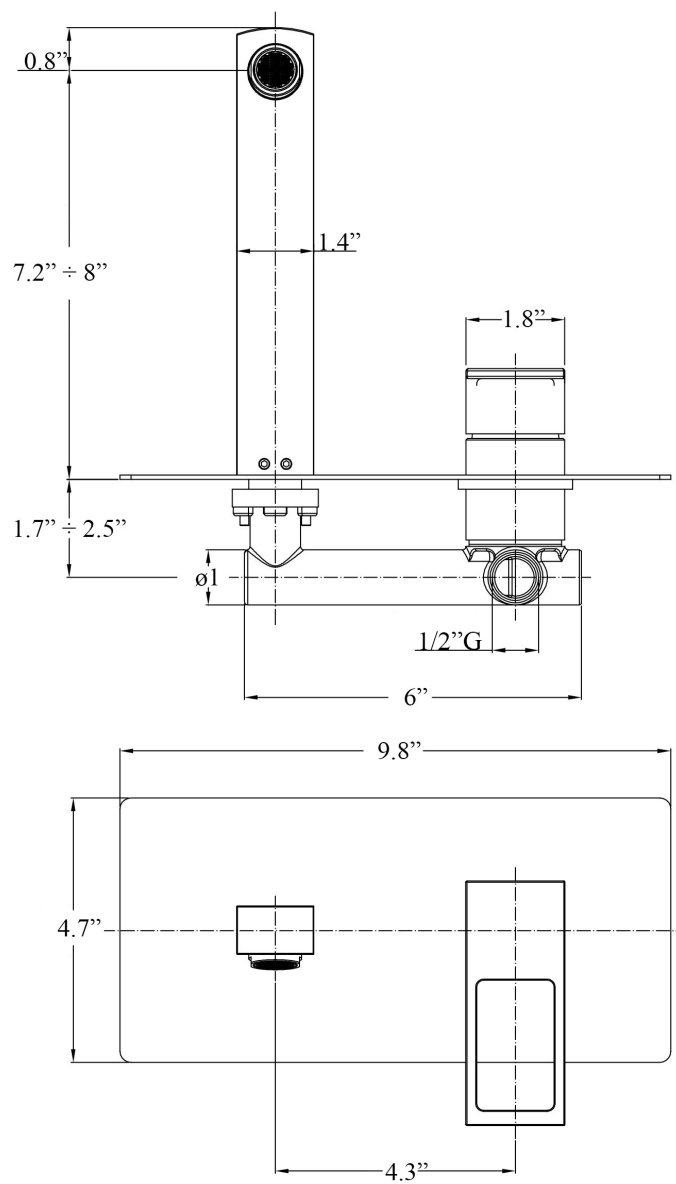

Product Specs Sheets

All connections to US standards

Collection
Effe - Elle

Model |
EF 101 - E1 101

Dimensions Metric
1 inch = 2.54 cm
1 inch = 25.4 mm

WS®
BATH
COLLECTIONS

1051 Lea Drive - Collegeville, PA 19426
Tel. 215 513 9400 - Fax 610 831 0215
www.ws bathcollections.com - info@ws bathcollections.com