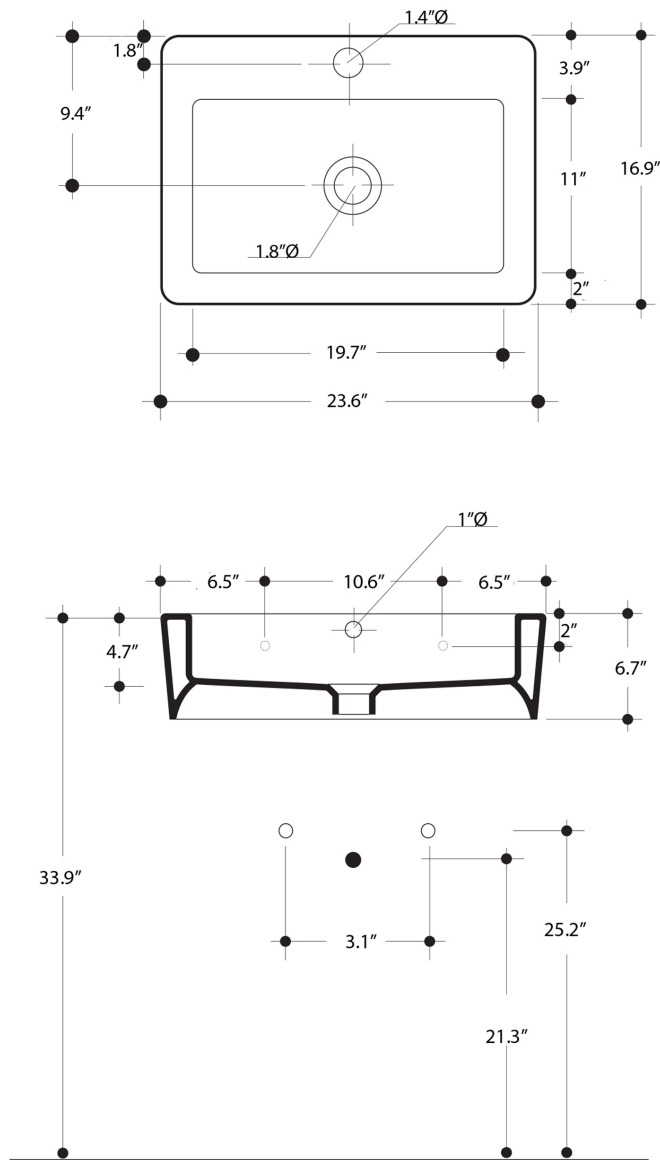

# EGO

Cod.3242

Lavabo 60x43 sospeso o appoggio monoforo

One hole wall hung or free standing washbasin 60x43

**Kerasan Srl** - Zona Industriale - loc. Prataroni - 01033 - Civita Castellana - (Viterbo) - Tel. +39 0761 542018 Fax +39 0761 540627 - www.kerasan.it - kerasan@kerasan.it

Collection  
Kerasan

Model |  
Ego 3242

Dimensions Metric

1 inch = 2.54 cm  
1 inch = 25.4 mm

**WS<sup>®</sup>**  
BATH  
COLLECTIONS

1051 Lea Drive - Collegeville, PA 19426  
Tel. 215 513 9400 - Fax 610 831 0215  
[www.ws bathcollections.com](http://www.ws bathcollections.com) - [info@ws bathcollections.com](mailto:info@ws bathcollections.com)

### Vessel/ countertop installation

Silicone (*optional*)

Collection  
Kerasan

Model |  
Ego 3242

Dimensions Metric  
*1 inch = 2.54 cm*  
*1 inch = 25.4 mm*

WS<sup>®</sup>

BATH  
COLLECTIONS

1051 Lea Drive - Collegeville, PA 19426  
Tel. 215 513 9400 - Fax 610 831 0215