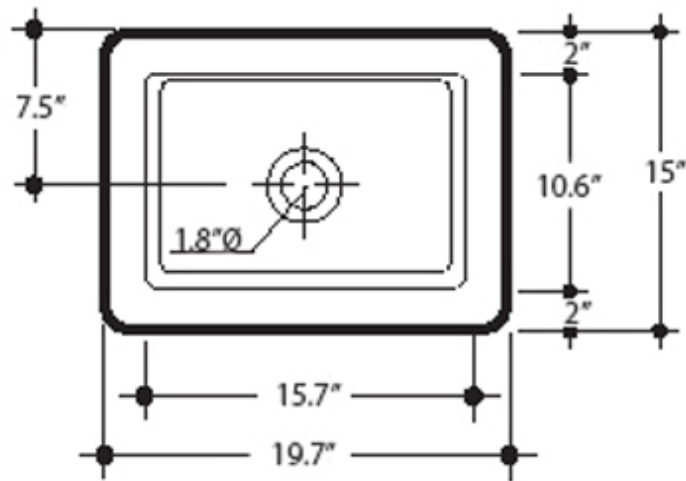

Related Items:

- WSBC 53991 | Push Waste Drain
- WSBC 53922 | Decorative Trap

Finishes:

 Ceramic White

SKU# | Options:

- Ego 3248 | Ceramic White

* WS Bath Collections reserves the right to revise dimensions or information on this sheet without notice

Collection Ego	Model Ego 3248	Dimensions Metric <i>1 inch = 2.54 cm</i> <i>1 inch = 25.4 mm</i>	 1051 Lea Drive - Collegeville, PA 19426 Tel. 215 513 9400 - Fax 610 831 0215 www.ws bathcollections.com - info@ws bathcollections.com
----------------------------	----------------------------	---	---

Collection
Gi q

Model |
Gi q"546: "

Dimensions Metric
1 inch = 2.54 cm
1 inch = 25.4 mm

WS[®]
BATH
COLLECTIONS

1051 Lea Drive - Collegeville, PA 19426
Tel. 215 513 9400 - Fax 610 831 0215
www.ws bathcollections.com - info@ws bathcollections.com

Dimensions Metric
1 inch = 2.54 cm
1 inch = 25.4 mm

WS[®]
BATH
COLLECTIONS

1051 Lea Drive - Collegeville, PA 19426
Tel. 215 513 9400 - Fax 610 831 0215
www.ws bathcollections.com - info@ws bathcollections.com