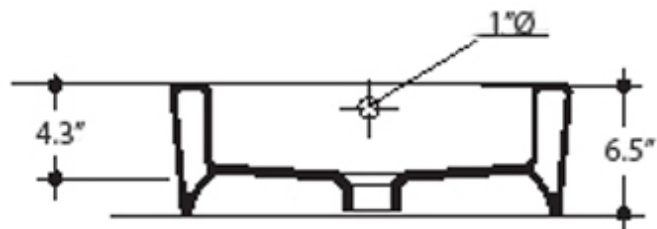

Related Items:

- WSBC 53991 | Push Waste Drain
- WSBC 53922 | Decorative Trap

Finishes:

 Ceramic White

SKU# | Options:

- Ego 3248 | Ceramic White

* WS Bath Collections reserves the right to revise dimensions or information on this sheet without notice

Collection Ego	Model Ego 3248	Dimensions Metric <i>1 inch = 2.54 cm</i> <i>1 inch = 25.4 mm</i>	 1051 Lea Drive - Collegeville, PA 19426 Tel. 215 513 9400 - Fax 610 831 0215 www.ws bathcollections.com - info@ws bathcollections.com
----------------------------	----------------------------	---	---

Collection
Gi q

Model |
Gi q"546: "

Dimensions Metric
1 inch = 2.54 cm
1 inch = 25.4 mm

WS[®]
BATH
COLLECTIONS

1051 Lea Drive - Collegeville, PA 19426
Tel. 215 513 9400 - Fax 610 831 0215
www.ws bathcollections.com - info@ws bathcollections.com

Dimensions Metric
1 inch = 2.54 cm
1 inch = 25.4 mm

WS[®]
BATH
COLLECTIONS

1051 Lea Drive - Collegeville, PA 19426
Tel. 215 513 9400 - Fax 610 831 0215
www.ws bathcollections.com - info@ws bathcollections.com