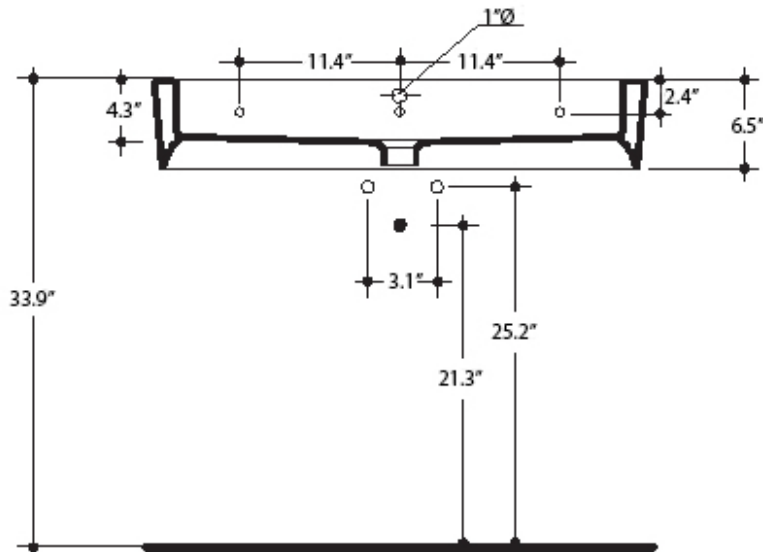

Related Items:

- WSBC 53991 | Push Waste Drain
- WSBC 53922 | Decorative Trap

Finishes:

 Ceramic White

SKU# | Options:

- Ego 3251 | Ceramic White

* WS Bath Collections reserves the right to revise dimensions or information on this sheet without notice

Collection Ego	Model Ego 3251	Dimensions Metric <i>1 inch = 2.54 cm</i> <i>1 inch = 25.4 mm</i>	 1051 Lea Drive - Collegeville, PA 19426 Tel. 215 513 9400 - Fax 610 831 0215 www.ws bathcollections.com - info@ws bathcollections.com
----------------------------	----------------------------	---	---

Collection
Ego

Model |
Ego 3251

Dimensions Metric
1 inch = 2.54 cm
1 inch = 25.4 mm

WS[®]
BATH
COLLECTIONS

1051 Lea Drive - Collegeville, PA 19426
Tel. 215 513 9400 - Fax 610 831 0215
www.ws bathcollections.com - info@ws bathcollections.com

Dimensions Metric
1 inch = 2.54 cm
1 inch = 25.4 mm

WS[®]
BATH
COLLECTIONS

1051 Lea Drive - Collegeville, PA 19426
Tel. 215 513 9400 - Fax 610 831 0215

www.ws bathcollections.com - info@ws bathcollections.com