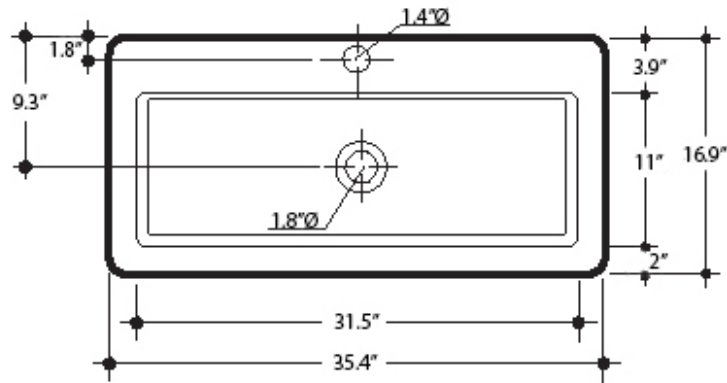

Related Items:

- WSBC 53991 | Push Waste Drain
- WSBC 53922 | Decorative Trap

Finishes:

 Ceramic White

SKU# | Options:

- Ego 3251 | Ceramic White

* WS Bath Collections reserves the right to revise dimensions or information on this sheet without notice

Collection Ego	Model Ego 3251	Dimensions Metric <i>1 inch = 2.54 cm</i> <i>1 inch = 25.4 mm</i>	 1051 Lea Drive - Collegeville, PA 19426 Tel. 215 513 9400 - Fax 610 831 0215 www.ws bathcollections.com - info@ws bathcollections.com
----------------------------	----------------------------	---	---

Collection
Ego

Model |
Ego 3251

Dimensions Metric
1 inch = 2.54 cm
1 inch = 25.4 mm

WS[®]
BATH
COLLECTIONS

1051 Lea Drive - Collegeville, PA 19426
Tel. 215 513 9400 - Fax 610 831 0215
www.ws bathcollections.com - info@ws bathcollections.com

Dimensions Metric
1 inch = 2.54 cm
1 inch = 25.4 mm

WS[®]
BATH
COLLECTIONS

1051 Lea Drive - Collegeville, PA 19426
Tel. 215 513 9400 - Fax 610 831 0215

www.ws bathcollections.com - info@ws bathcollections.com