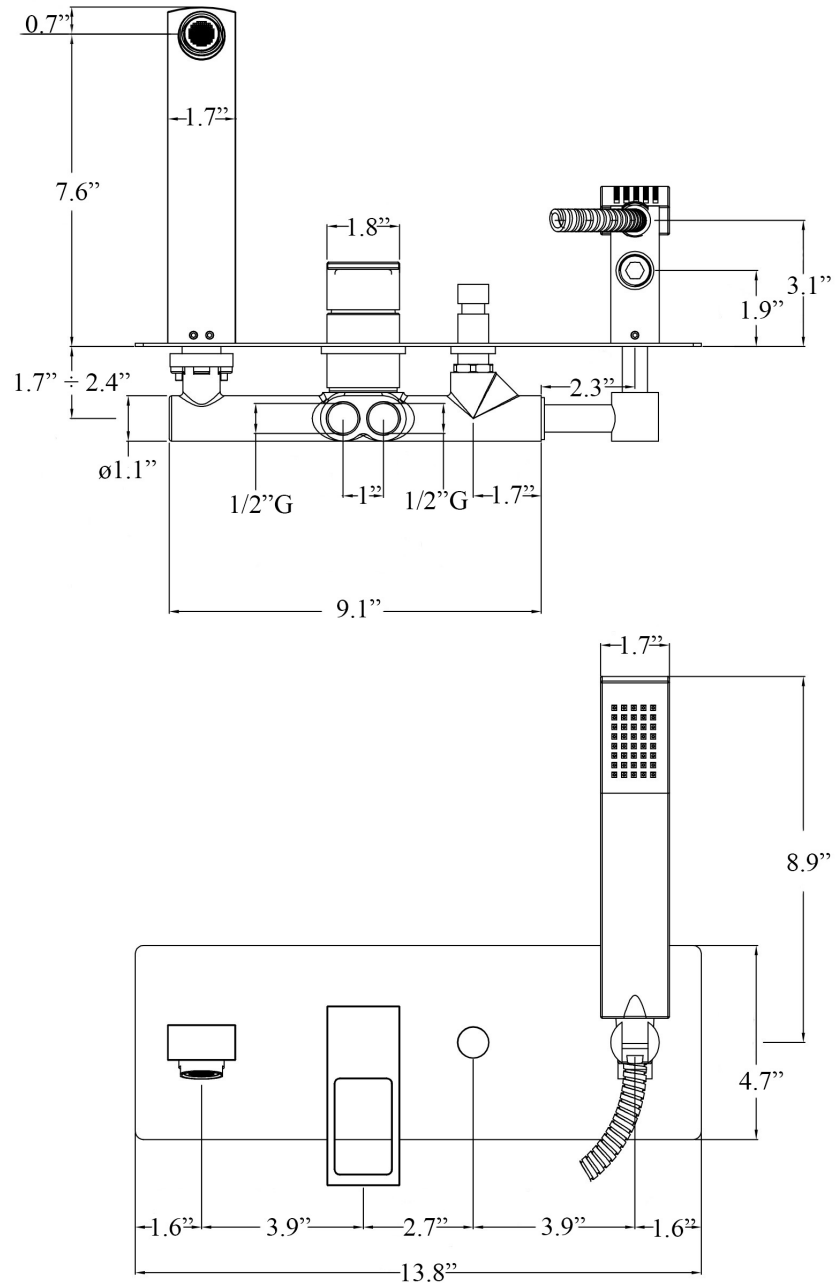

Product Specs Sheets

All connections/ hoses to US standards

Collection
Effe-Elle

Model |
EF 001 - EL 001

Dimensions Metric
1 inch = 2.54 cm
1 inch = 25.4 mm

WS[®]
BATH
COLLECTIONS

1051 Lea Drive - Collegeville, PA 19426
Tel. 215 513 9400 - Fax 610 831 0215
www.ws bathcollections.com - info@ws bathcollections.com