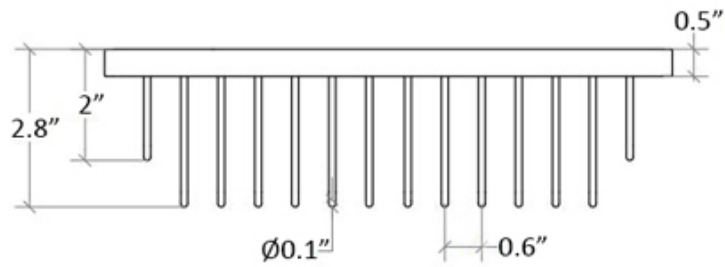

Product Specs Sheets

Collection
Filo

Model |
Filo 50002

Dimensions Metric
1 inch = 2.54 cm
1 inch = 25.4 mm

WS[®]
BATH
COLLECTIONS

1051 Lea Drive - Collegeville, PA 19426
Tel. 215 513 9400 - Fax 610 831 0215
www.ws bathcollections.com - info@ws bathcollections.com