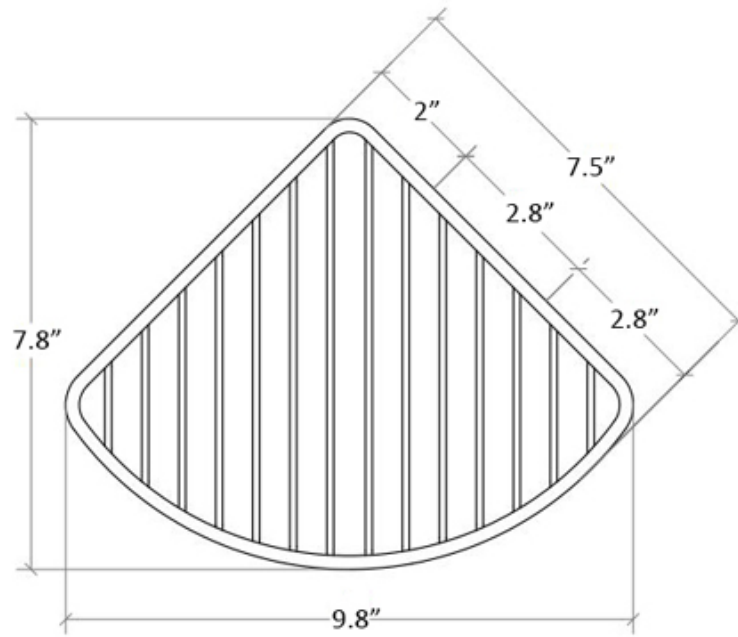

Product Specs Sheets

Collection
Filo

Model |
Filo 50002

Dimensions Metric
1 inch = 2.54 cm
1 inch = 25.4 mm

WS[®]
BATH
COLLECTIONS

1051 Lea Drive - Collegeville, PA 19426
Tel. 215 513 9400 - Fax 610 831 0215
www.ws bathcollections.com - info@ws bathcollections.com