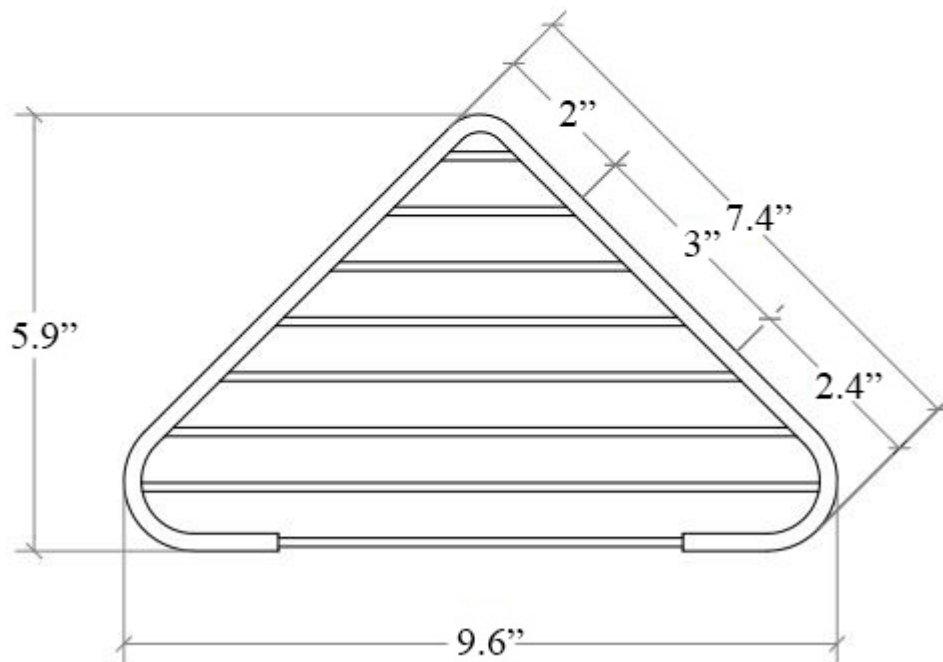

Product Specs Sheets

Collection
Filo

Model |
Filo 50011

Dimensions Metric

1 inch = 2.54 cm
1 inch = 25.4 mm

WS[®]
BATH
COLLECTIONS

1051 Lea Drive - Collegeville, PA 19426
Tel. 215 513 9400 - Fax 610 831 0215
www.ws bathcollections.com - info@ws bathcollections.com