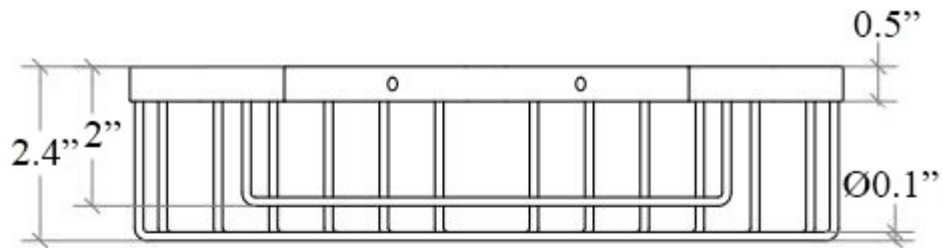

Product Specs Sheets

Collection
Filo

Model |
Filo 50011

Dimensions Metric

1 inch = 2.54 cm
1 inch = 25.4 mm

WS[®]
BATH
COLLECTIONS

1051 Lea Drive - Collegeville, PA 19426
Tel. 215 513 9400 - Fax 610 831 0215
www.ws bathcollections.com - info@ws bathcollections.com