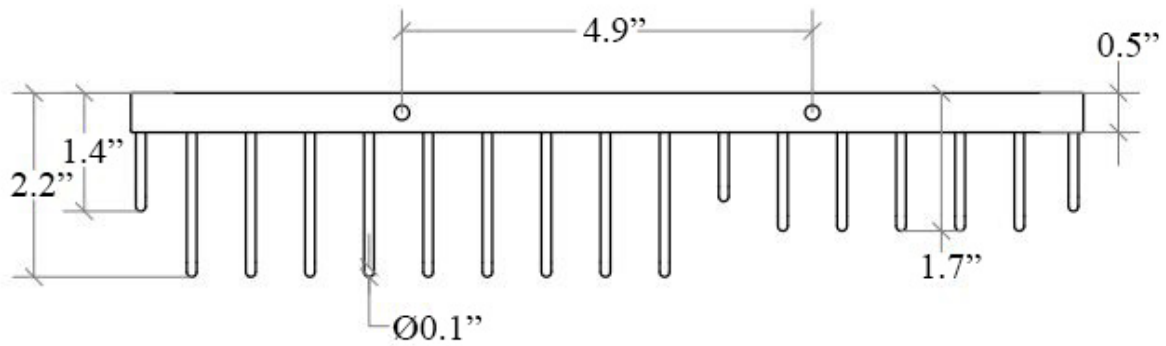

# Product Specs Sheets

Collection  
Filo

Model |  
Filo 50021

Dimensions Metric  
*1 inch = 2.54 cm*  
*1 inch = 25.4 mm*

**WS**<sup>®</sup>  
BATH  
COLLECTIONS

1051 Lea Drive - Collegeville, PA 19426  
Tel. 215 513 9400 - Fax 610 831 0215  
[www.ws bathcollections.com](http://www.ws bathcollections.com) - [info@ws bathcollections.com](mailto:info@ws bathcollections.com)