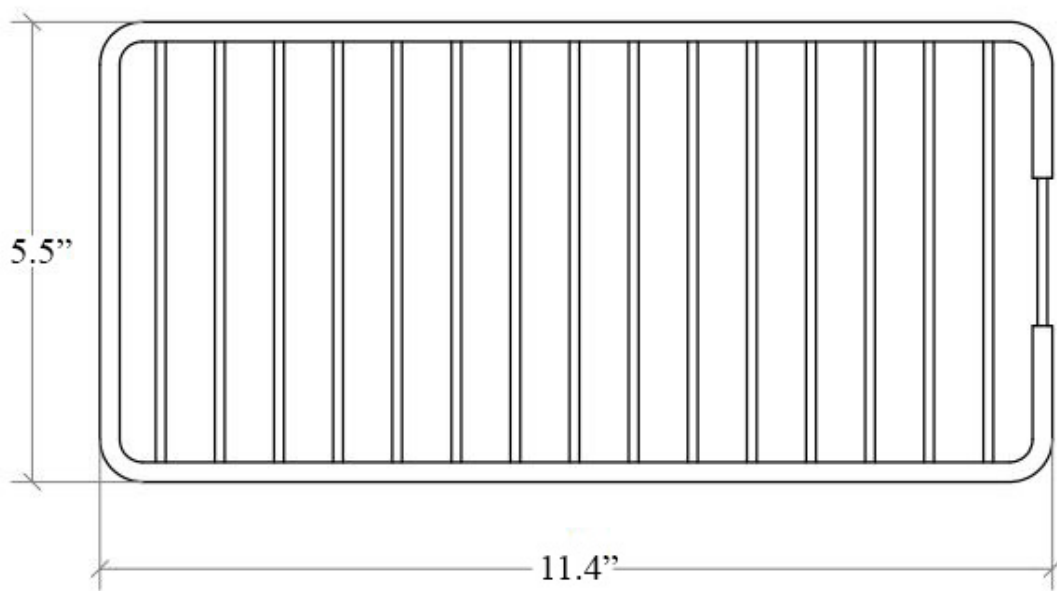

# Product Specs Sheets

Collection  
Filo

Model |  
Filo 50021

Dimensions Metric  
*1 inch = 2.54 cm*  
*1 inch = 25.4 mm*

**WS**<sup>®</sup>  
BATH  
COLLECTIONS

1051 Lea Drive - Collegeville, PA 19426  
Tel. 215 513 9400 - Fax 610 831 0215  
[www.ws bathcollections.com](http://www.ws bathcollections.com) - [info@ws bathcollections.com](mailto:info@ws bathcollections.com)