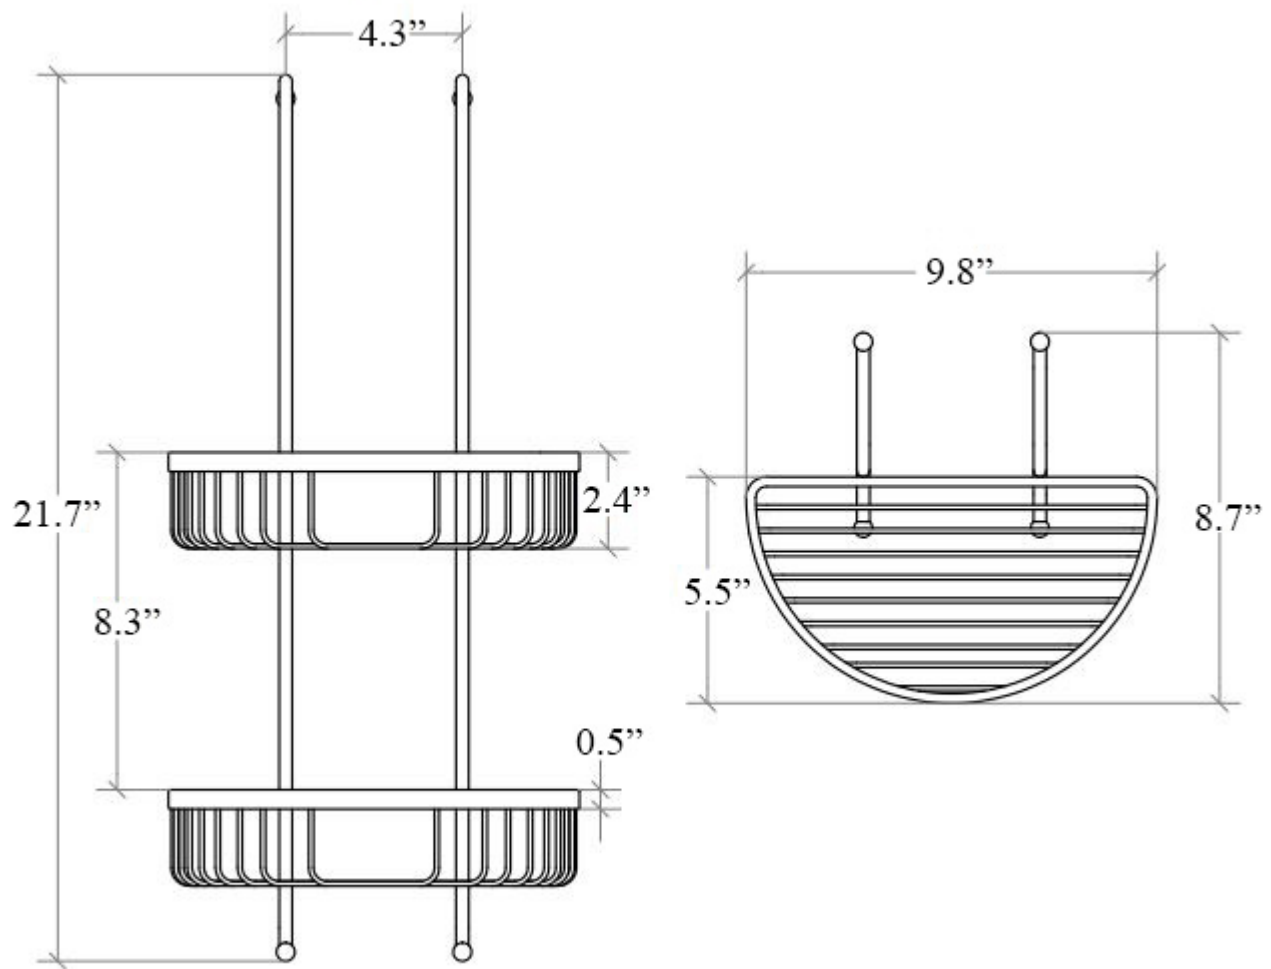

# Product Specs Sheets

Collection  
Filo

Model |  
Filo 50031

Dimensions Metric

1 inch = 2.54 cm  
1 inch = 25.4 mm

**WS**<sup>®</sup>  
BATH  
COLLECTIONS

1051 Lea Drive - Collegeville, PA 19426  
Tel. 215 513 9400 - Fax 610 831 0215  
[www.ws bathcollections.com](http://www.ws bathcollections.com) - [info@ws bathcollections.com](mailto:info@ws bathcollections.com)