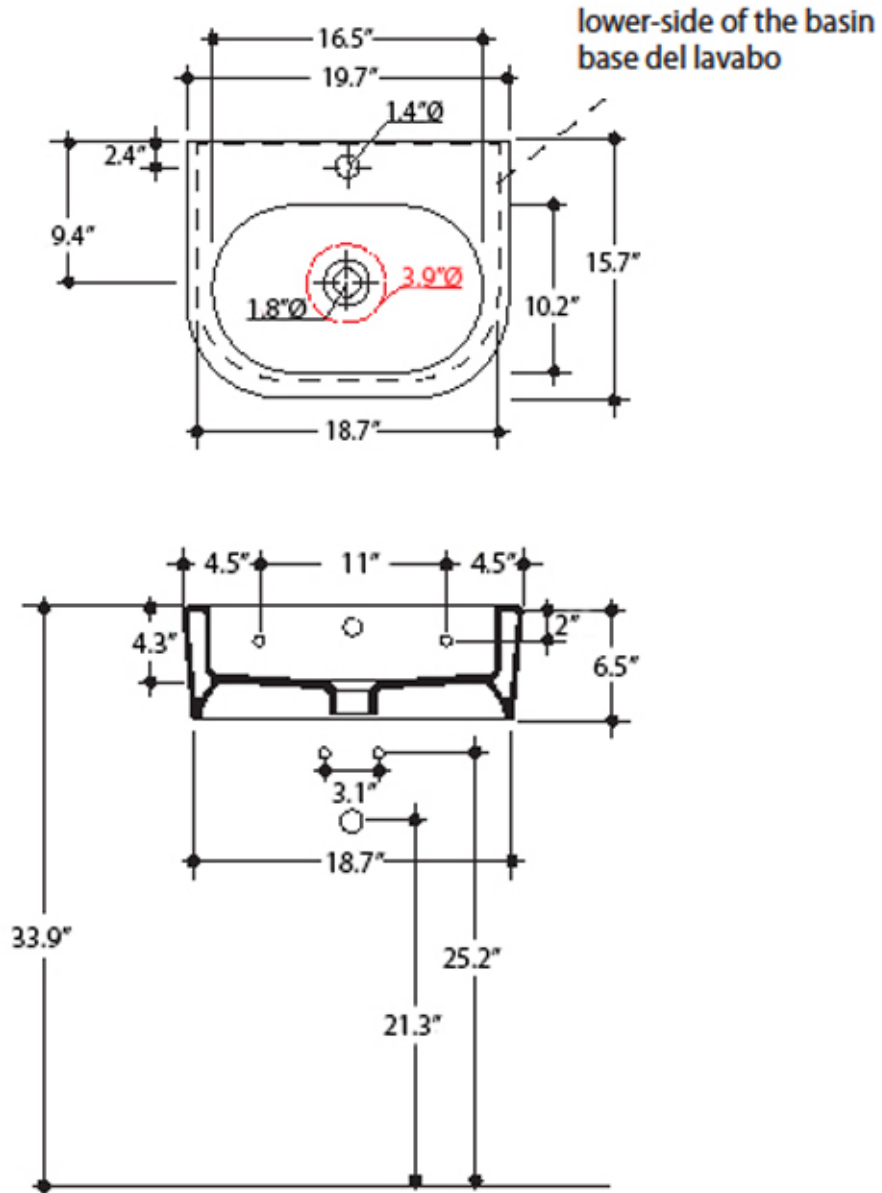

FLO

Cod.3141

Lavabo 50x40 sospeso o appoggio monoforo

One hole wall hung or free standing washbasin 50x40

Collection
Kerasan

Model |
Flo 3141

Dimensions Metric

1 inch = 2.54 cm
1 inch = 25.4 mm

TRAPS

Linea 53922
Our best seller

Linea 5392

Linea 53925

Linea 53921
Space saving

DRAINS

Linea 53991
Push waste drain (click clack)
with overflow

MOUNTING HARDWARE

Wall-mount installation

Bolts

Vessel/ countertop installation

Silicone (*optional*)

Collection
Kerasan

Model |
Flo 3141

Dimensions Metric
1 inch = 2.54 cm
1 inch = 25.4 mm

WS[®]