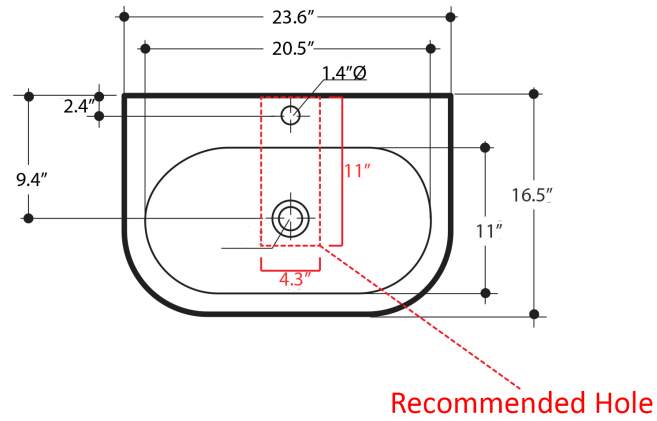

FLO

Cod.3142

Lavabo 60x42 sospeso o appoggio monoforo

One hole wall hung or free standing washbasin 60x42

Collection
Kerasan

Model |
Flo 3142

Dimensions Metric

1 inch = 2.54 cm
1 inch = 25.4 mm

Wall-mount installation

Bolts

Vessel/ countertop installation

Silicone (*optional*)

Collection
Kerasan

Model |
Flo 3142

Dimensions Metric
1 inch = 2.54 cm
1 inch = 25.4 mm

WS[®]