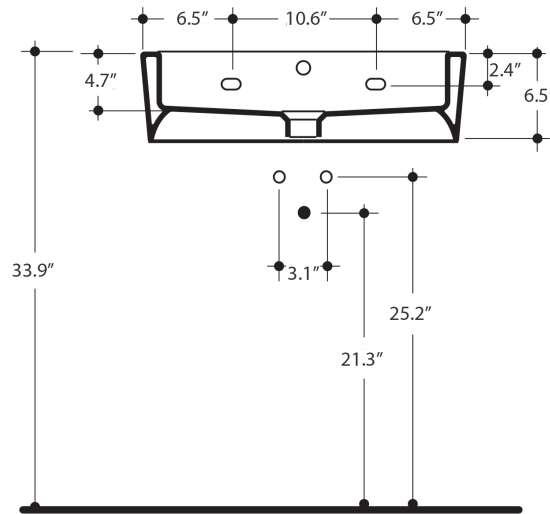

FLO

Cod.3142

Lavabo 60x42 sospeso o appoggio monoforo

One hole wall hung or free standing washbasin 60x42

Collection
Kerasan

Model |
Flo 3142

Dimensions Metric

1 inch = 2.54 cm
1 inch = 25.4 mm

TRAPS

Linea 53922
Our best seller

Linea 5392

Linea 53925

Linea 53921
Space saving

DRAINS

Linea 53991
Push waste drain (click clack)
with overflow

MOUNTING HARDWARE

Wall-mount installation

Bolts

Vessel/ countertop installation

Silicone (*optional*)

Collection
Kerasan

Model |
Flo 3142

Dimensions Metric
1 inch = 2.54 cm
1 inch = 25.4 mm

WS[®]