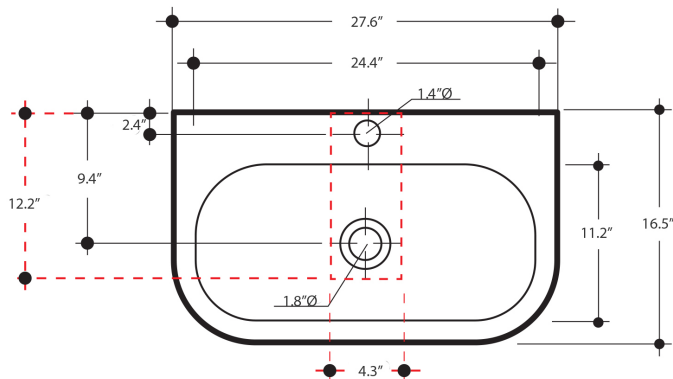

FLO

Cod.3150

Lavabo 70x42 sospeso o appoggio monoforo

One hole wall hung or free standing washbasin 70x42

Collection
Kerasan

Model |
Flo 3150

Dimensions Metric

1 inch = 2.54 cm
1 inch = 25.4 mm

Linea 5392

Linea 53925

Linea 53921
Space saving

DRAINS

Linea 53991
Push waste drain (click clack)
with overflow

MOUNTING HARDWARE

Wall-mount installation

Bolts

Vessel/ countertop installation

Silicone (*optional*)

Collection
Kerasan

Model |
Flo 3150

Dimensions Metric
1 inch = 2.54 cm
1 inch = 25.4 mm

WS[®]

**BATH
COLLECTIONS**

1051 Lea Drive - Collegeville, PA 19426
Tel. 215 513 9400 - Fax 610 831 0215