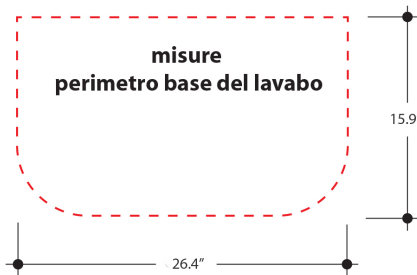

FLO

Cod.3150

Lavabo 70x42 sospeso o appoggio monoforo

One hole wall hung or free standing washbasin 70x42

Collection
Kerasan

Model |
Flo 3150

Dimensions Metric

1 inch = 2.54 cm
1 inch = 25.4 mm

Vessel/ countertop installation

Silicone (*optional*)

Collection
Kerasan

Model |
Flo 3150

Dimensions Metric
1 inch = 2.54 cm
1 inch = 25.4 mm

WS[®]

**BATH
COLLECTIONS**

1051 Lea Drive - Collegeville, PA 19426
Tel. 215 513 9400 - Fax 610 831 0215