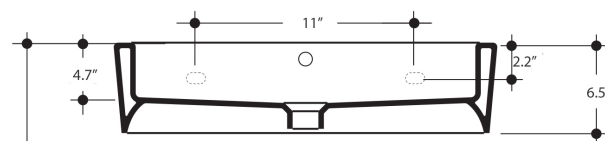

FLO

Cod.3150

Lavabo 70x42 sospeso o appoggio monoforo

One hole wall hung or free standing washbasin 70x42

Collection
Kerasan

Model |
Flo 3150

Dimensions Metric

1 inch = 2.54 cm
1 inch = 25.4 mm

Vessel/ countertop installation

Silicone (*optional*)

Collection
Kerasan

Model |
Flo 3150

Dimensions Metric
1 inch = 2.54 cm
1 inch = 25.4 mm

WS[®]

**BATH
COLLECTIONS**

1051 Lea Drive - Collegeville, PA 19426
Tel. 215 513 9400 - Fax 610 831 0215