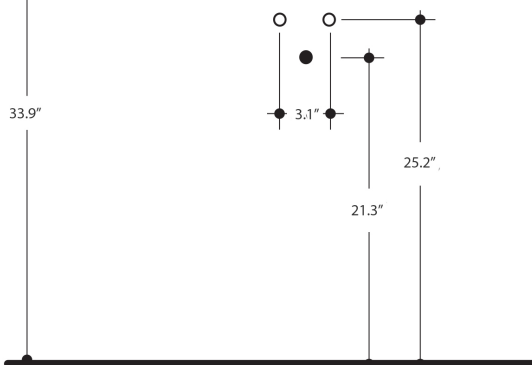

FLO

Cod.3150

Lavabo 70x42 sospeso o appoggio monoforo

One hole wall hung or free standing washbasin 70x42

Collection
Kerasan

Model |
Flo 3150

Dimensions Metric

1 inch = 2.54 cm
1 inch = 25.4 mm

Vessel/ countertop installation

Silicone (*optional*)

Collection
Kerasan

Model |
Flo 3150

Dimensions Metric
1 inch = 2.54 cm
1 inch = 25.4 mm

WS[®]

**BATH
COLLECTIONS**

1051 Lea Drive - Collegeville, PA 19426
Tel. 215 513 9400 - Fax 610 831 0215