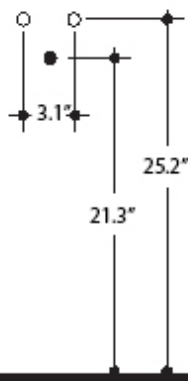

FLO

Cod.3151

Lavabo 90x42 sospeso o appoggio monoforo

One hole wall hung or free standing washbasin 90x42

Collection
Kerasan

Model |
Flo 3151

Dimensions Metric

1 inch = 2.54 cm
1 inch = 25.4 mm

Wall-mount installation

Bolts

Vessel/ countertop installation

Silicone (*optional*)

Collection
Kerasan

Model |
Flo 3151

Dimensions Metric
1 inch = 2.54 cm
1 inch = 25.4 mm

WS[®]