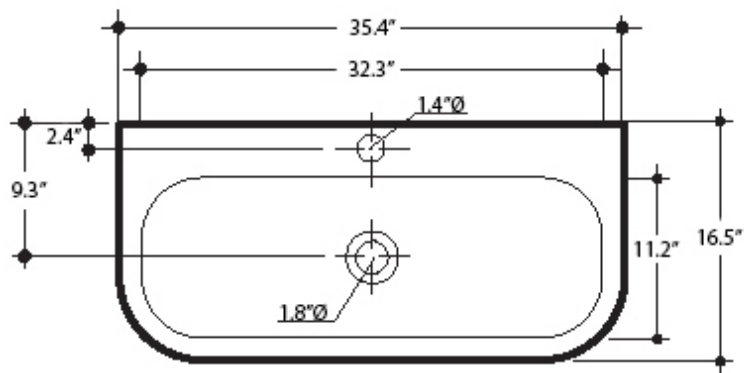

Related Items:

- WSBC 53991 | Push Waste Drain
- WSBC 53922 | Decorative Trap

Finishes:

 Ceramic White

SKU# | Options:

- Flo 3151 | Ceramic White

* WS Bath Collections reserves the right to revise dimensions or information on this sheet without notice

Collection Flo	Model Flo 3151	Dimensions Metric <i>1 inch = 2.54 cm</i> <i>1 inch = 25.4 mm</i>	 1051 Lea Drive - Collegeville, PA 19426 Tel. 215 513 9400 - Fax 610 831 0215 www.ws bathcollections.com - info@ws bathcollections.com
----------------------------	----------------------------	--	---

Collection
Hq

Model |
Hq'5373

Dimensions Metric
1 inch = 2.54 cm
1 inch = 25.4 mm

WS[®]
BATH
COLLECTIONS

1051 Lea Drive - Collegeville, PA 19426
Tel. 215 513 9400 - Fax 610 831 0215
www.ws bathcollections.com - info@ws bathcollections.com

MOUNTING HARDWARE

Wall-mount installation

Vessel/ countertop installation

Bolts

Silicone (*optional*)

Collection
Flo

Model |
Flo 3151

Dimensions Metric
1 inch = 2.54 cm
1 inch = 25.4 mm