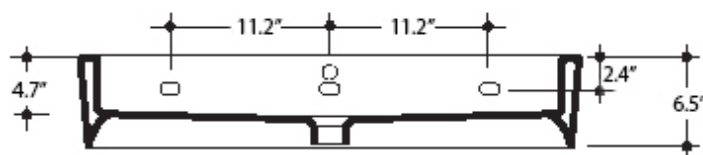

FLO

Cod.3151

Lavabo 90x42 sospeso o appoggio monoforo

One hole wall hung or free standing washbasin 90x42

Collection
Kerasan

Model |
Flo 3151

Dimensions Metric

1 inch = 2.54 cm
1 inch = 25.4 mm

Wall-mount installation

Bolts

Vessel/ countertop installation

Silicone (*optional*)

Collection
Kerasan

Model |
Flo 3151

Dimensions Metric
1 inch = 2.54 cm
1 inch = 25.4 mm

WS[®]