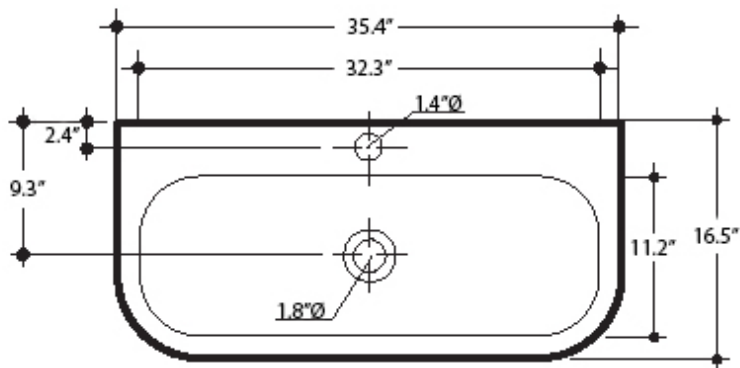

FLO

Cod.3151

Lavabo 90x42 sospeso o appoggio monoforo

One hole wall hung or free standing washbasin 90x42

Collection
Kerasan

Model |
Flo 3151

Dimensions Metric

1 inch = 2.54 cm
1 inch = 25.4 mm

Wall-mount installation

Bolts

Vessel/ countertop installation

Silicone (*optional*)

Collection
Kerasan

Model |
Flo 3151

Dimensions Metric
1 inch = 2.54 cm
1 inch = 25.4 mm

WS[®]