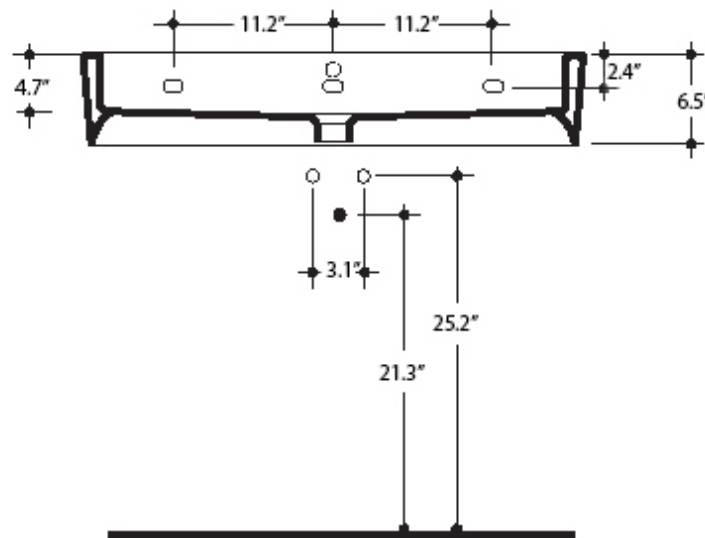

Related Items:

- WSBC 53991 | Push Waste Drain
- WSBC 53922 | Decorative Trap

Finishes:

 Ceramic White

SKU# | Options:

- Flo 3151 | Ceramic White

* WS Bath Collections reserves the right to revise dimensions or information on this sheet without notice

Collection Flo	Model Flo 3151	Dimensions Metric <i>1 inch = 2.54 cm</i> <i>1 inch = 25.4 mm</i>	 1051 Lea Drive - Collegeville, PA 19426 Tel. 215 513 9400 - Fax 610 831 0215 www.ws bathcollections.com - info@ws bathcollections.com
----------------------------	----------------------------	--	---

Collection
Hq

Model |
Hq'5373

Dimensions Metric
1 inch = 2.54 cm
1 inch = 25.4 mm

WS[®]
BATH
COLLECTIONS

1051 Lea Drive - Collegeville, PA 19426
Tel. 215 513 9400 - Fax 610 831 0215
www.ws bathcollections.com - info@ws bathcollections.com

MOUNTING HARDWARE

Wall-mount installation

Vessel/ countertop installation

Bolts

Silicone (*optional*)

Collection
Flo

Model |
Flo 3151

Dimensions Metric
1 inch = 2.54 cm
1 inch = 25.4 mm