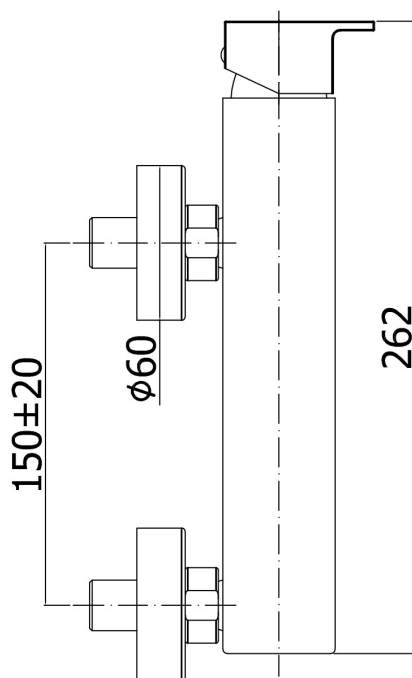

Product Specs Sheets

All connections to US standards

Collection
Effe - Elle

Model |
EF 168 - E1 168

Dimensions Metric

1 inch = 2.54 cm
1 inch = 25.4 mm

WS[®]
BATH
COLLECTIONS

1051 Lea Drive - Collegeville, PA 19426
Tel. 215 513 9400 - Fax 610 831 0215
www.ws bathcollections.com - info@ws bathcollections.com