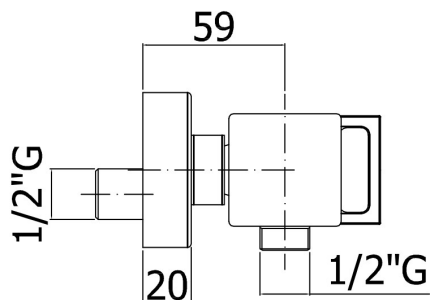

Product Specs Sheets

All connections to US standards

Collection
Effe - Elle

Model |
EF 168 - E1 168

Dimensions Metric

1 inch = 2.54 cm
1 inch = 25.4 mm

WS[®]
BATH
COLLECTIONS

1051 Lea Drive - Collegeville, PA 19426
Tel. 215 513 9400 - Fax 610 831 0215
www.ws bathcollections.com - info@ws bathcollections.com