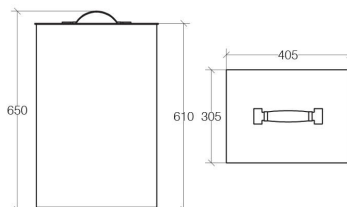

Product Specs Sheets

PORTABIANCHERIA - INOX LUCIDO
LAUNDRY BASKET - POLISHED STAINLESS STEEL

WEIGHT kg 13,46
VOLUME m³ 0,1079

FINISHINGS

53433.29.09 bianco / white
53433.29.60 nero / black

INOX AISI 304

MAINTENANCE

Pulire con panno morbido inumidito con un prodotto specifico per la pulizia di superfici in acciaio inox. Non usare detersivi abrasivi e contenenti acidi cloridrici. Assolutamente non lasciare agire per troppo tempo il prodotto, sciacquare bene.

Clean with warm water and a stainless steel specific detergent. Never use abrasives or hydrochloric based cleaners. You should never leave the solution on a surface for too long. Rinse very well.

Collection
Secioni

Model |
Secioni 53433

Dimensions Metric

1 inch = 2.54 cm
1 inch = 25.4 mm

WS®
BATH
COLLECTIONS

1051 Lea Drive - Collegeville, PA 19426
Tel. 215 513 9400 - Fax 610 831 0215
www.ws bathcollections.com - info@ws bathcollections.com