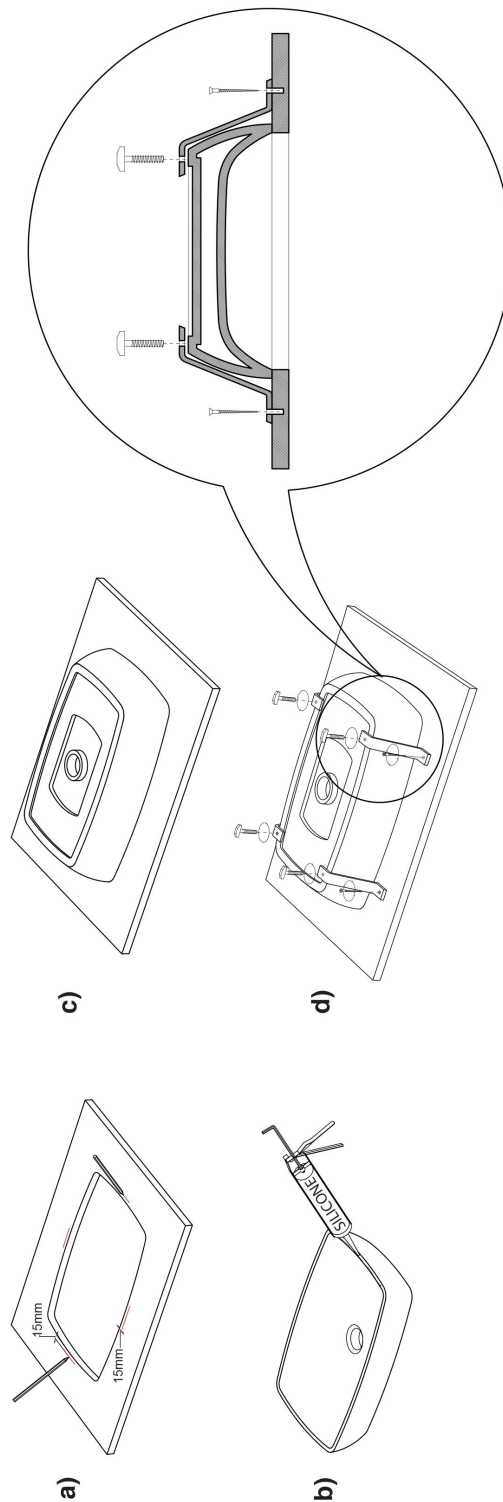

Product Installation Instructions

AXA

Istruzioni di montaggio H10 sottopiano

Collection
AXA

Model |
Under mount sinks

Dimensions Metric
1 inch = 2.54 cm
1 inch = 25.4 mm

WS[®]
BATH
COLLECTIONS

1051 Lea Drive - Collegeville, PA 19426
Tel. 215 513 9400 - Fax 610 831 0215
www.ws bathcollections.com - info@ws bathcollections.com