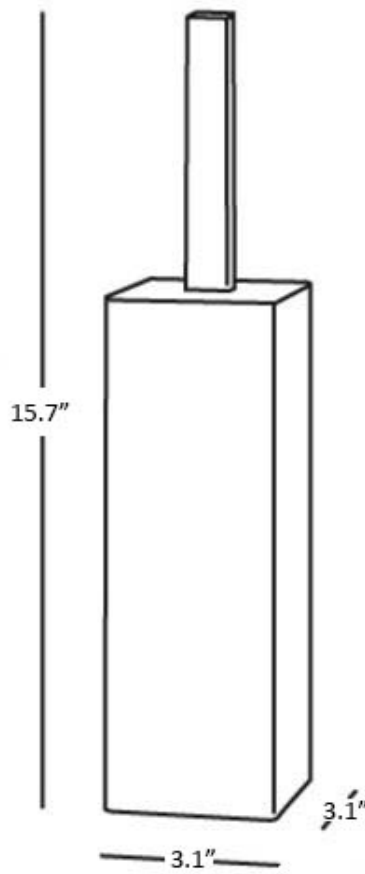

Product Specs Sheets

Collection
Gealuna

Model |
Gealuna AV114A

Dimensions Metric

1 inch = 2.54 cm
1 inch = 25.4 mm

WS[®]
BATH
COLLECTIONS

1051 Lea Drive - Collegeville, PA 19426
Tel. 215 513 9400 - Fax 610 831 0215