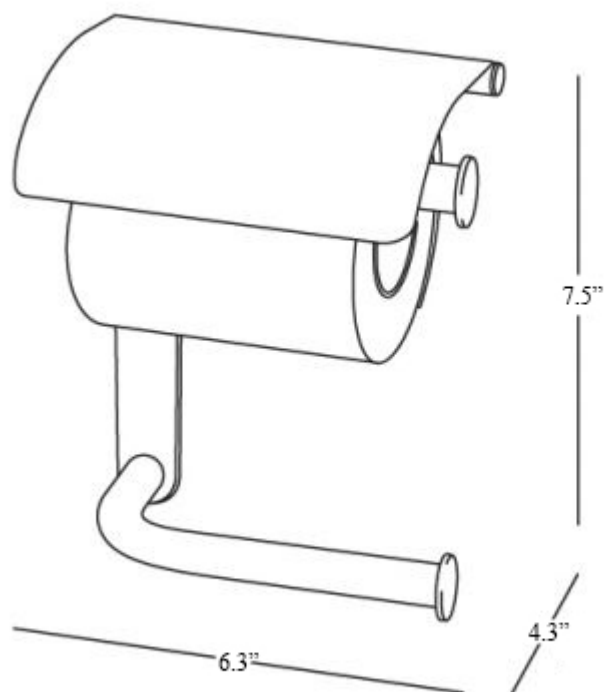

Product Specs Sheets

Collection
Hotellerie

Model |
Hotellerie AV425B

Dimensions Metric

1 inch = 2.54 cm
1 inch = 25.4 mm

WS[®]
BATH
COLLECTIONS

1051 Lea Drive - Collegeville, PA 19426
Tel. 215 513 9400 - Fax 610 831 0215
www.ws bathcollections.com - info@ws bathcollections.com