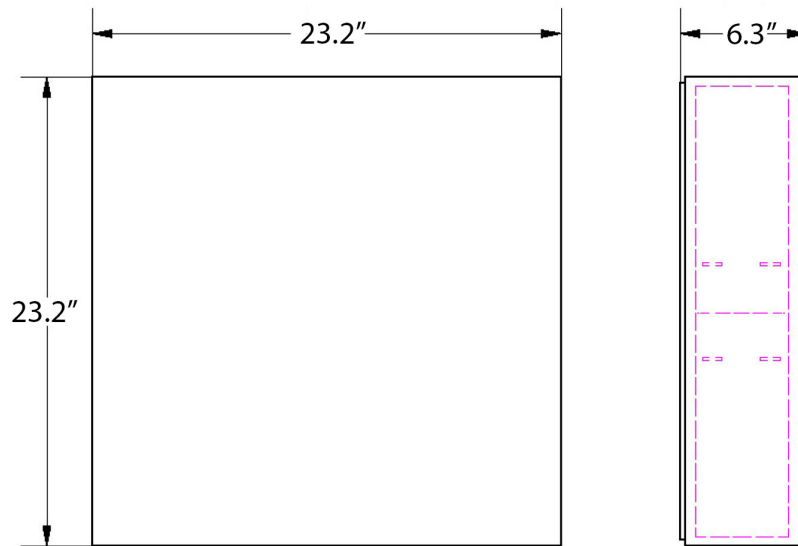

Product Specs Sheets

Collection
Pika

Model |
Pika 51513

Dimensions Metric
1 inch = 2.54 cm
1 inch = 25.4 mm

WS[®]
BATH
COLLECTIONS

1051 Lea Drive - Collegeville, PA 19426
Tel. 215 513 9400 - Fax 610 831 0215
www.ws bathcollections.com - info@ws bathcollections.com