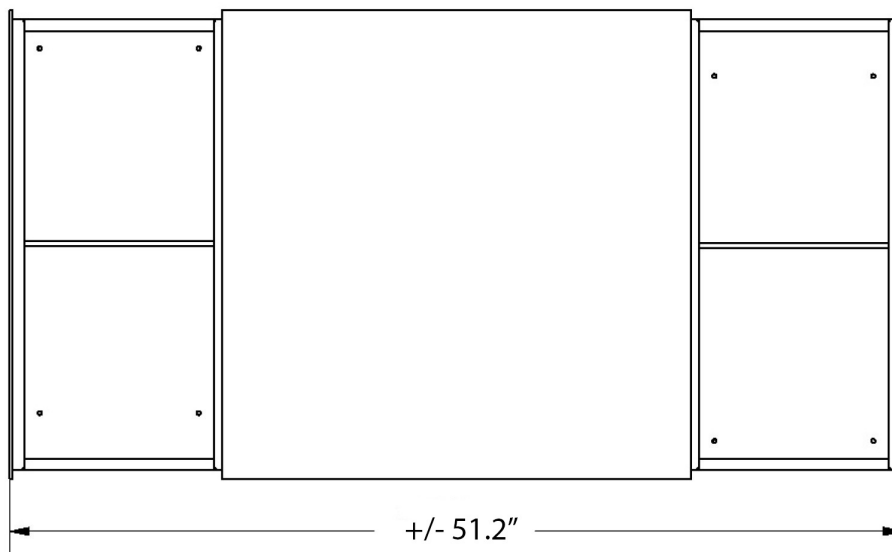

Product Specs Sheets

Collection
Pika

Model |
Pika 51513

Dimensions Metric
1 inch = 2.54 cm
1 inch = 25.4 mm

WS[®]
BATH
COLLECTIONS

1051 Lea Drive - Collegeville, PA 19426
Tel. 215 513 9400 - Fax 610 831 0215
www.ws bathcollections.com - info@ws bathcollections.com