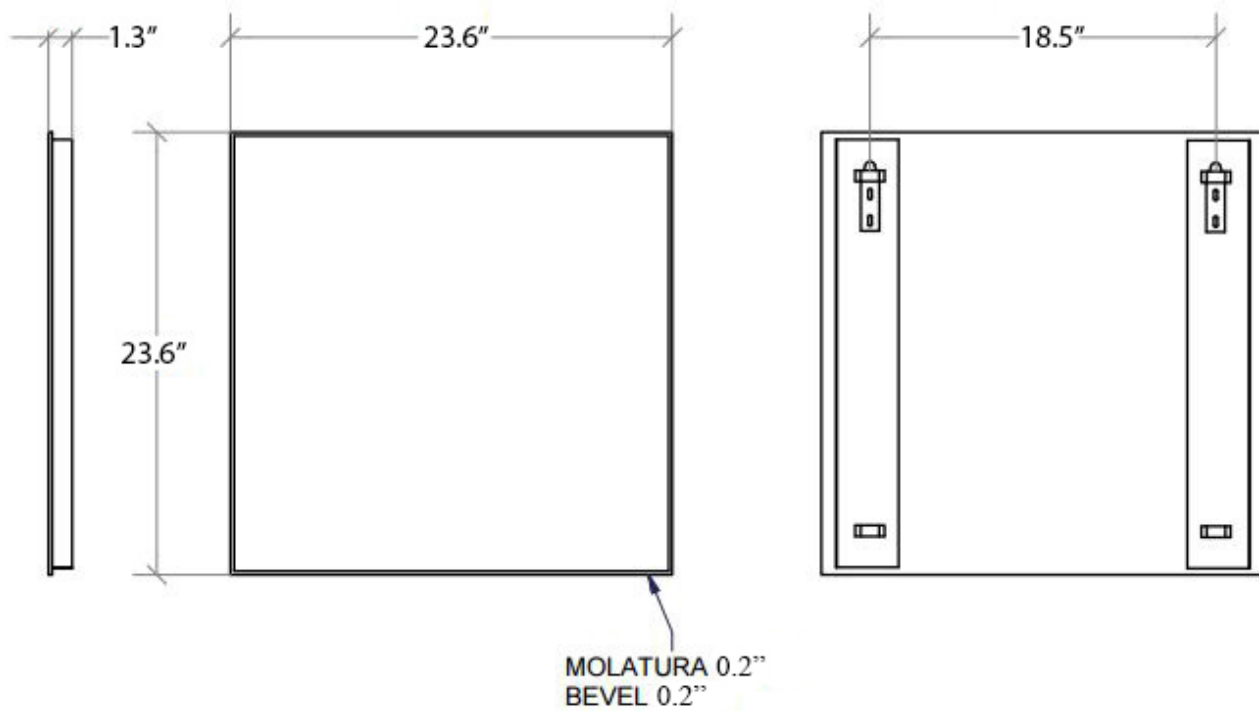

# Product Specs Sheets

Collection  
Speci

Model |  
Speci 5660

Dimensions Metric

1 inch = 2.54 cm  
1 inch = 25.4 mm

**WS**<sup>®</sup>  
BATH  
COLLECTIONS

1051 Lea Drive - Collegeville, PA 19426  
Tel. 215 513 9400 - Fax 610 831 0215  
[www.ws bathcollections.com](http://www.ws bathcollections.com) - [info@ws bathcollections.com](mailto:info@ws bathcollections.com)