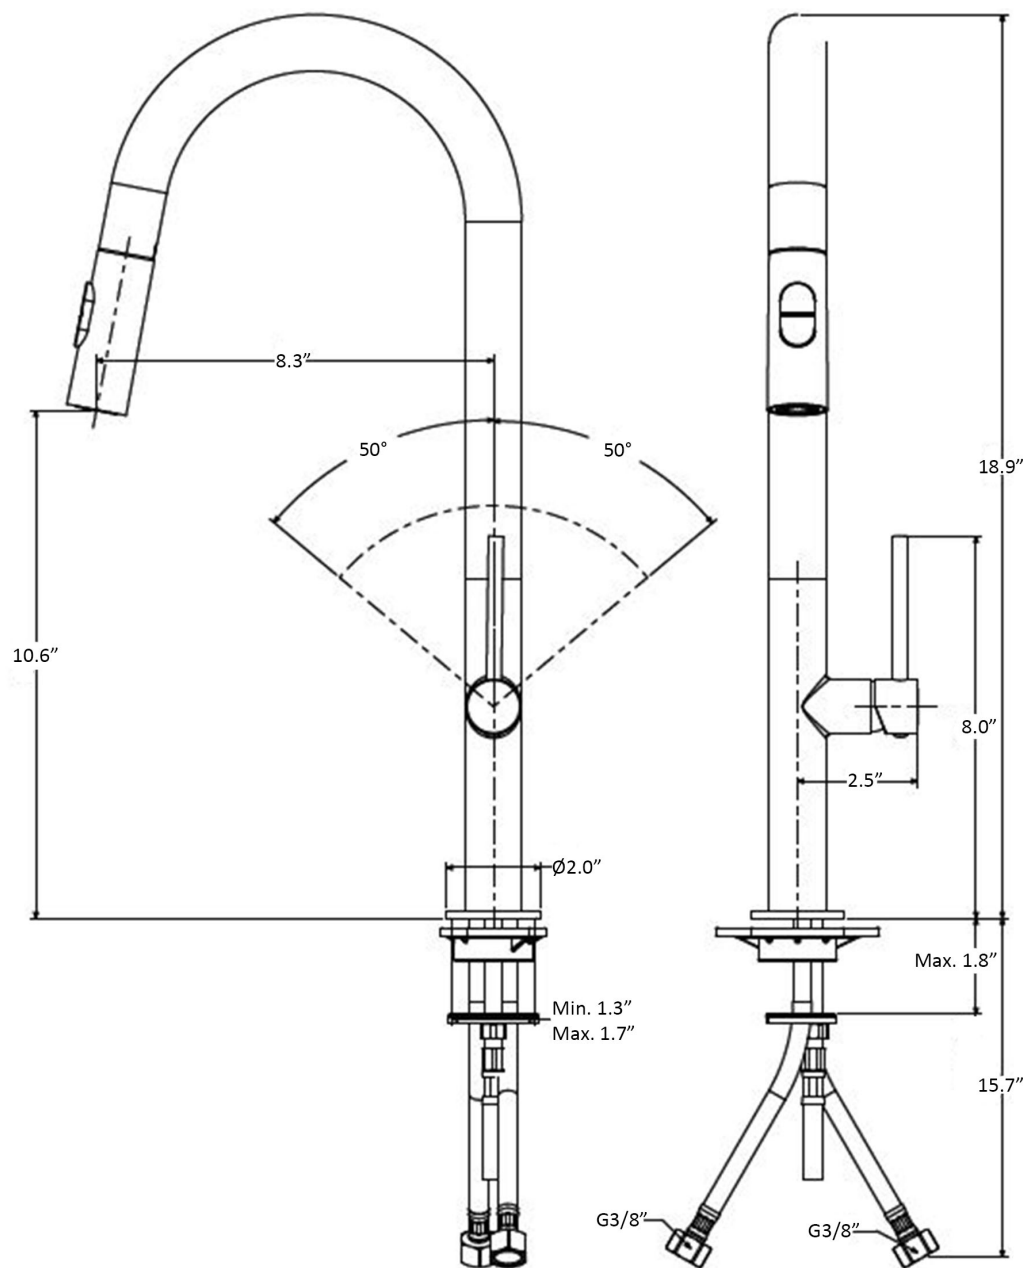

# Product Specs Sheets

Collection  
Chef

Model |  
Chef CH 185

Dimensions U.S.  
1 inch = 2.54 cm  
1 inch = 25.4 mm

**WS**<sup>®</sup>  
BATH  
COLLECTIONS

1051 Lea Drive - Collegeville, PA 19426  
Tel. 215 513 9400 - Fax 610 831 0215  
[www.ws bathcollections.com](http://www.ws bathcollections.com) - [info@ws bathcollections.com](mailto:info@ws bathcollections.com)