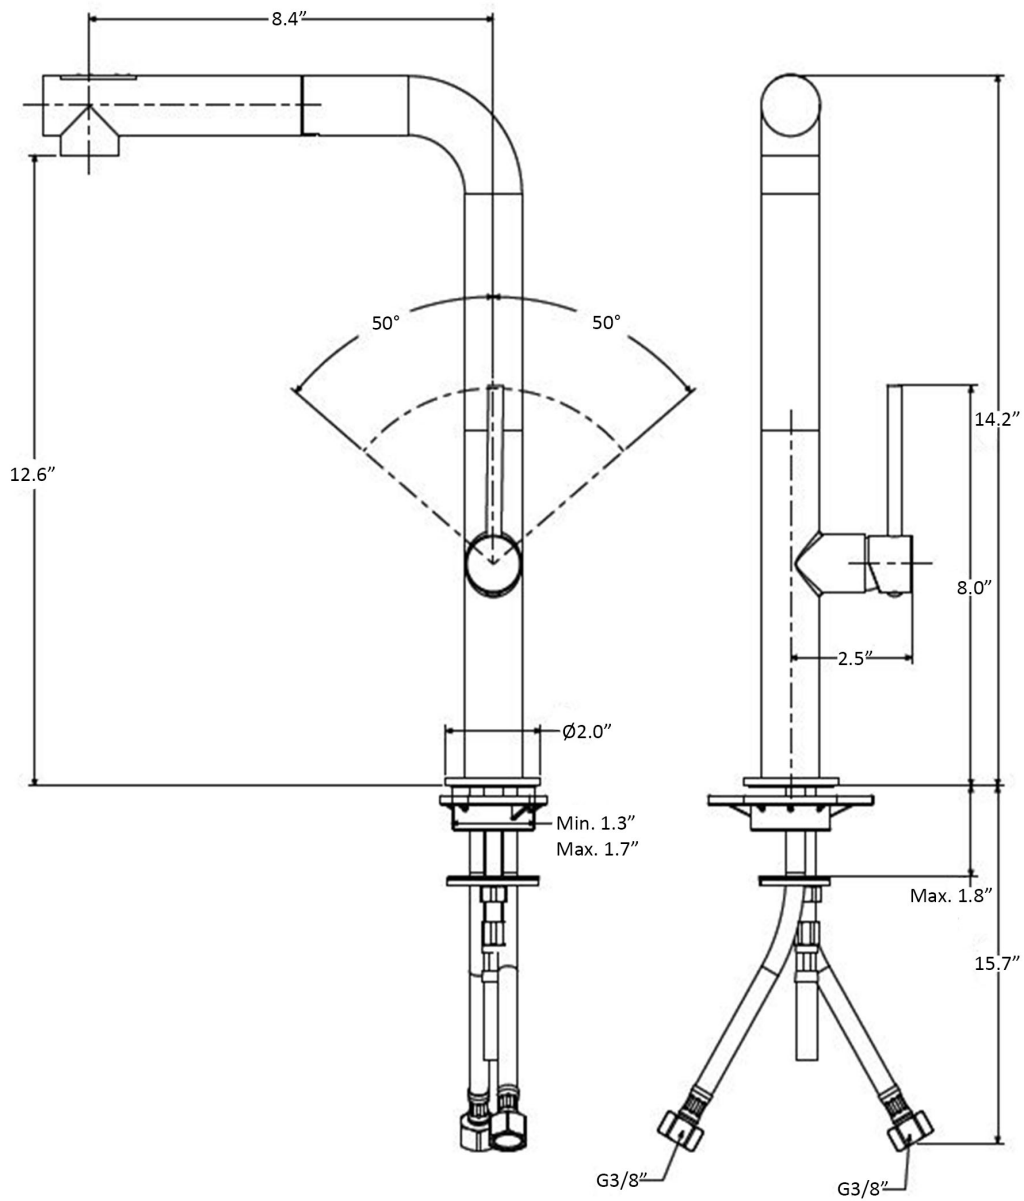

# Product Specs Sheets

Collection  
Chef

Model |  
Chef CH 985

Dimensions U.S.  
1 inch = 2.54 cm  
1 inch = 25.4 mm

**WS**®  
BATH  
COLLECTIONS

1051 Lea Drive - Collegeville, PA 19426  
Tel. 215 513 9400 - Fax 610 831 0215  
[www.ws bathcollections.com](http://www.ws bathcollections.com) - [info@ws bathcollections.com](mailto:info@ws bathcollections.com)