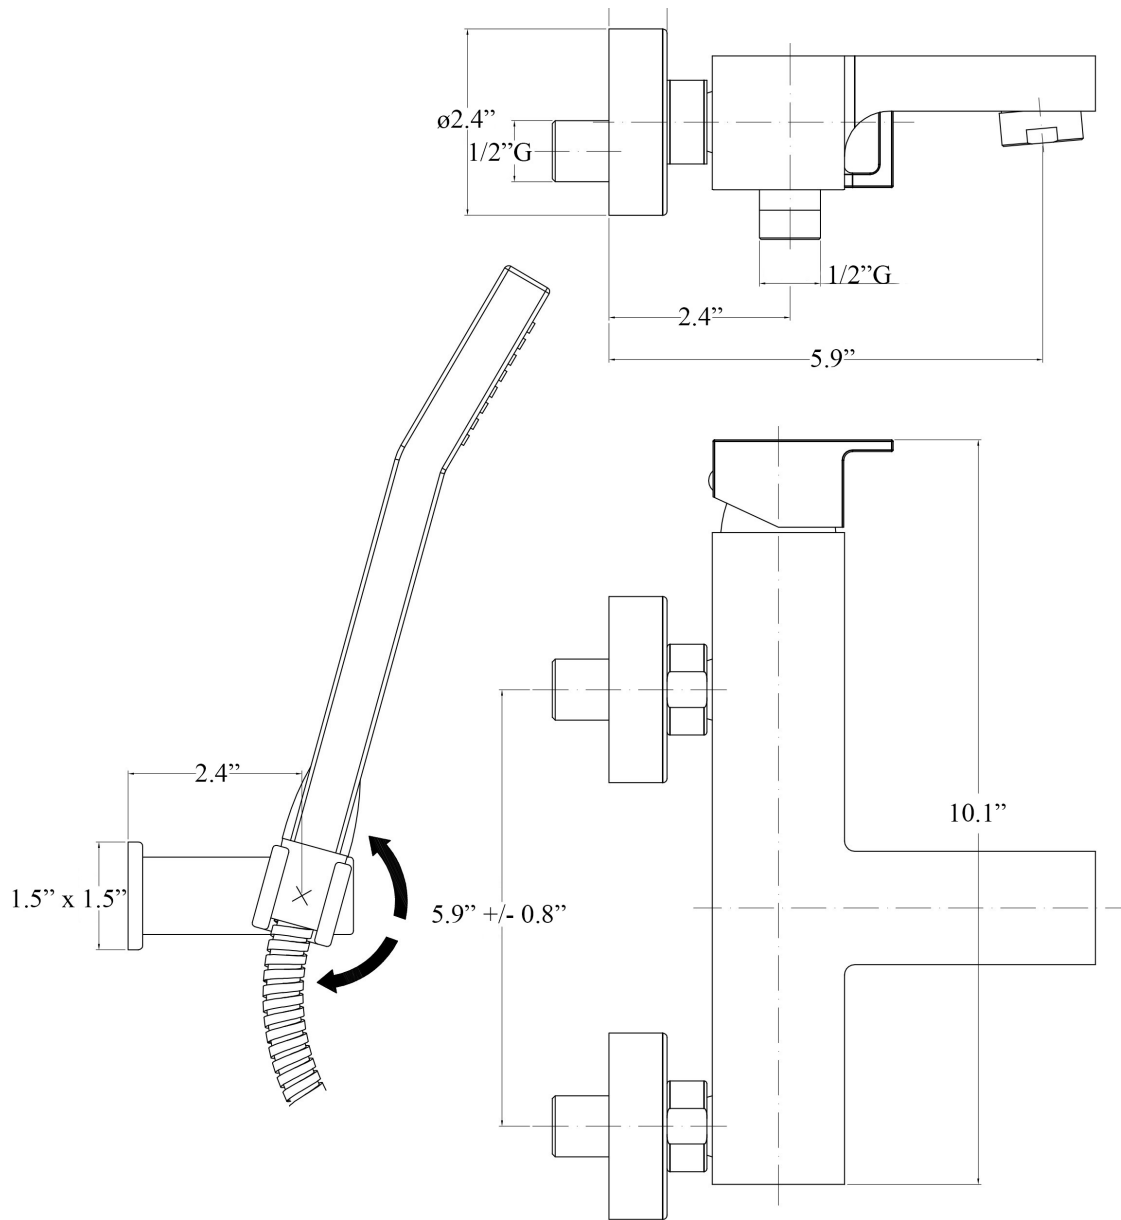

Product Specs Sheets

All connections to US standards

Collection
Effe

Model |
Effe EF 023

Dimensions Metric

1 inch = 2.54 cm
1 inch = 25.4 mm

WS[®]
BATH
COLLECTIONS

1051 Lea Drive - Collegeville, PA 19426
Tel. 215 513 9400 - Fax 610 831 0215