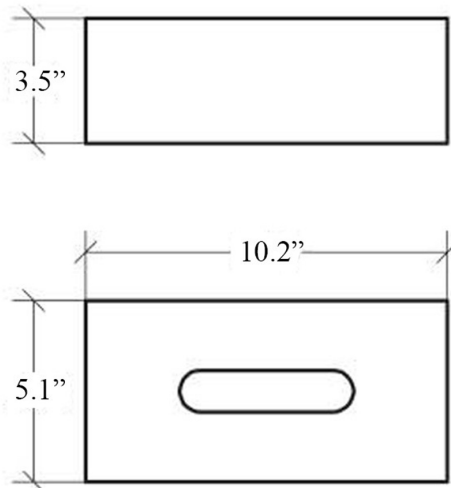

Product Specs Sheets

PORTA FAZZOLETTINI - ECOPELLE
TISSUE CONTAINER - ECO-LEATHER

WEIGHT 1.2 LBS
VOLUME m³ 0,0039

FINISHINGS

7005.09 bianco / white
7005.60 nero / black
7005.62 marrone / brown

MAINTENANCE

Pulire con panno morbido inumidito. Non usare alcool, ammoniaca, detersivi, abrasivi contenenti candeggina

Clean with warm soapy water. Never use alcohol, ammonia, abrasives, bleach or solvent based cleaners.

Collection
Korame

Model |
Korame 7005

Dimensions Metric

1 inch = 2.54 cm
1 inch = 25.4 mm

WS[®]
BATH
COLLECTIONS