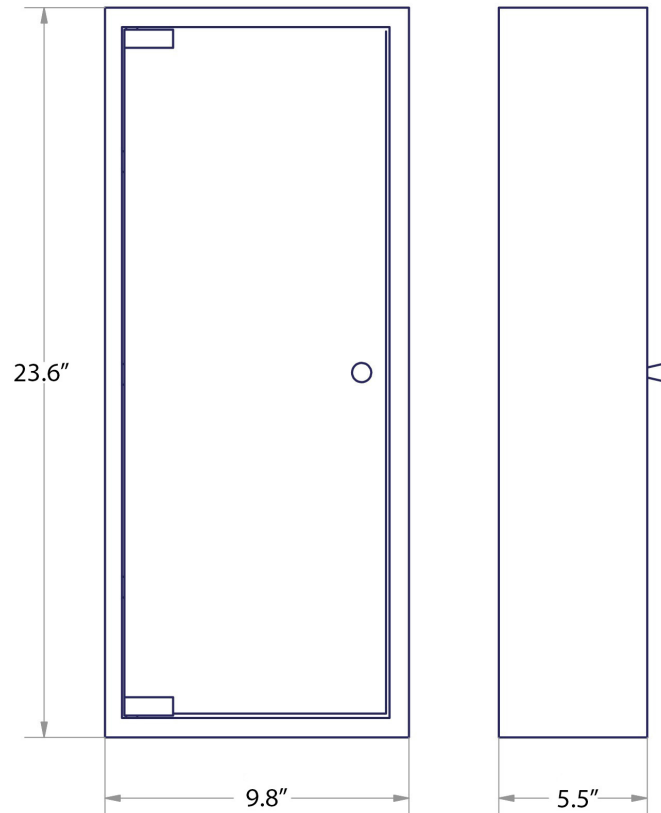

# Product Specs Sheets

Collection  
Pika

Model |  
Pika 51571

Dimensions Metric  
*1 inch = 2.54 cm*  
*1 inch = 25.4 mm*

**WS**<sup>®</sup>  
BATH  
COLLECTIONS

1051 Lea Drive - Collegeville, PA 19426  
Tel. 215 513 9400 - Fax 610 831 0215  
[www.ws bathcollections.com](http://www.ws bathcollections.com) - [info@ws bathcollections.com](mailto:info@ws bathcollections.com)