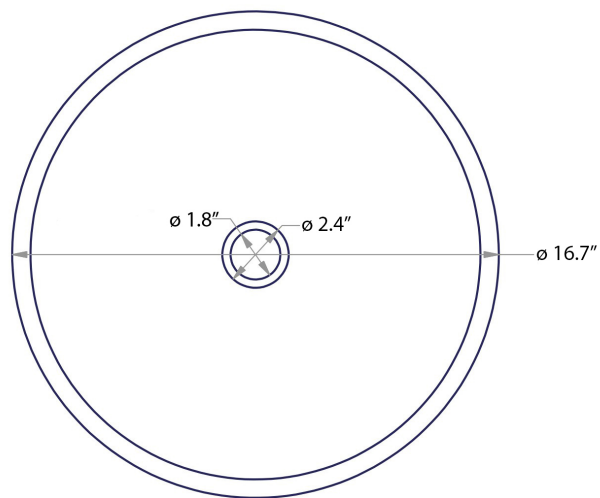

## Acquaio | 53696

Vasca vetro con ghiera fissaggio (senza piletta).

Glass wash-basin, fixing ring (without waste water drain).

Collection  
Acquaio

Model |  
Acquaio 53696

Dimensions Metric  
1 inch = 2.54 cm  
1 inch = 25.4 mm

### Vessel/ countertop installation

Silicone (*optional*)

Collection  
Acquaio

Model |  
Acquaio 53696

Dimensions Metric  
*1 inch = 2.54 cm*  
*1 inch = 25.4 mm*

**WS**<sup>®</sup>

**BATH  
COLLECTIONS**

1051 Lea Drive - Collegeville, PA 19426  
Tel. 215 513 9400 - Fax 610 831 0215  
[www.ws bathcollections.com](http://www.ws bathcollections.com) - [info@ws bathcollections.com](mailto:info@ws bathcollections.com)