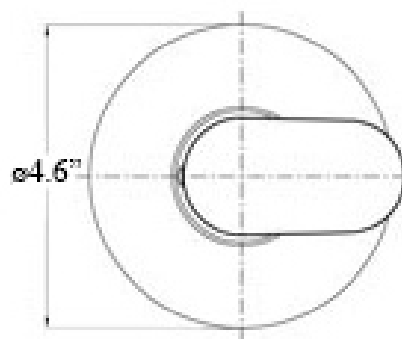

Product Specs Sheets

Collection
Candy

Model |
Candy CA 010

Dimensions Metric
1 inch = 2.54 cm
1 inch = 25.4 mm

WS[®]
BATH
COLLECTIONS
1051 Lea Drive - Collegeville, PA 19426
Tel. 215 513 9400 - Fax 610 831 0215
www.ws bathcollections.com - info@ws bathcollections.com