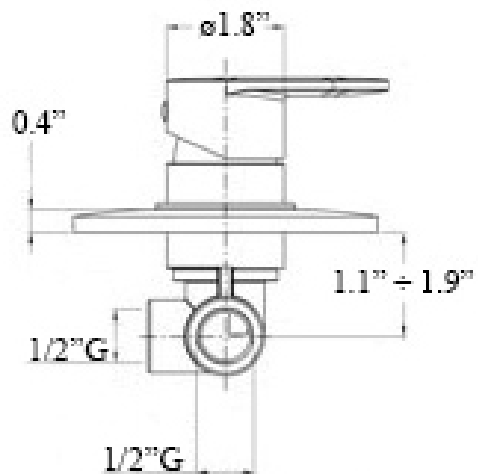

Product Specs Sheets

Collection
Candy

Model |
Candy CA 010

Dimensions Metric
1 inch = 2.54 cm
1 inch = 25.4 mm

WS[®]
BATH
COLLECTIONS
1051 Lea Drive - Collegeville, PA 19426
Tel. 215 513 9400 - Fax 610 831 0215
www.ws bathcollections.com - info@ws bathcollections.com