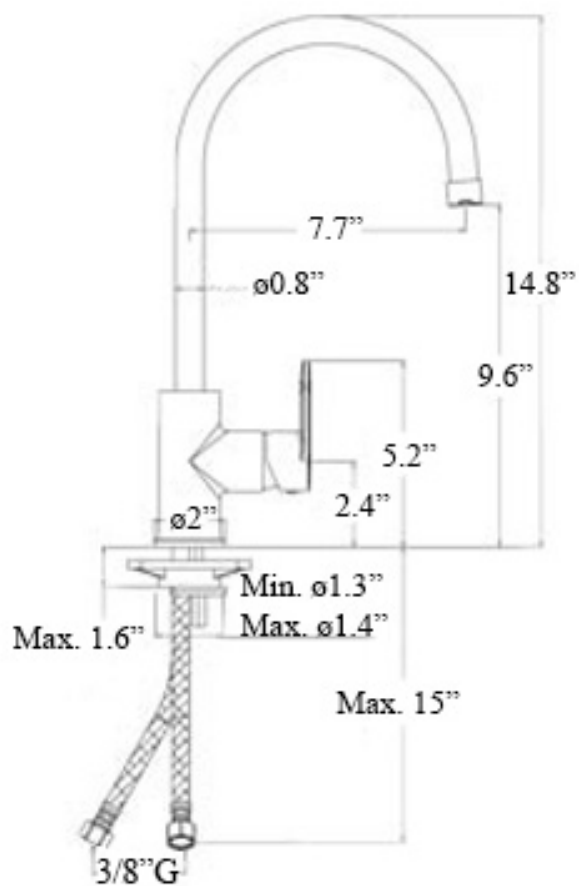

Product Specs Sheets

Collection
Candy

Model |
Candy CA 181

Dimensions Metric

1 inch = 2.54 cm
1 inch = 25.4 mm

WS®
BATH
COLLECTIONS

1051 Lea Drive - Collegeville, PA 19426
Tel. 215 513 9400 - Fax 610 831 0215