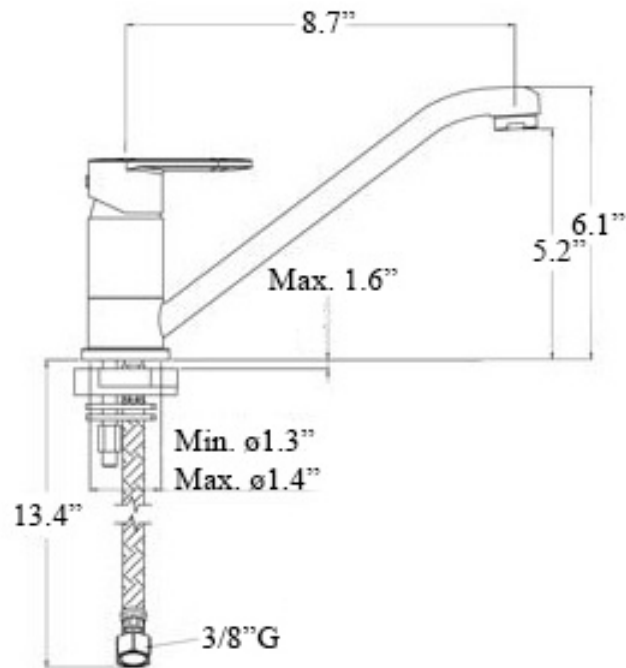

# Product Specs Sheets

Collection  
Candy

Model |  
Candy CA 182 T

Dimensions Metric

1 inch = 2.54 cm  
1 inch = 25.4 mm

**WS**®  
BATH  
COLLECTIONS

1051 Lea Drive - Collegeville, PA 19426

Tel. 215 513 9400 - Fax 610 831 0215