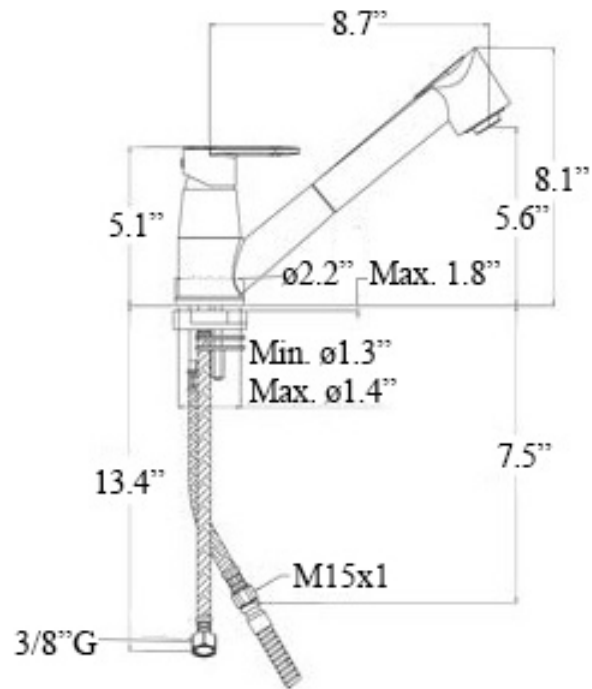

Product Specs Sheets

Collection
Candy

Model |
Candy CA 183

Dimensions Metric

1 inch = 2.54 cm
1 inch = 25.4 mm

WS[®]
BATH
COLLECTIONS

1051 Lea Drive - Collegeville, PA 19426

Tel. 215 513 9400 - Fax 610 831 0215