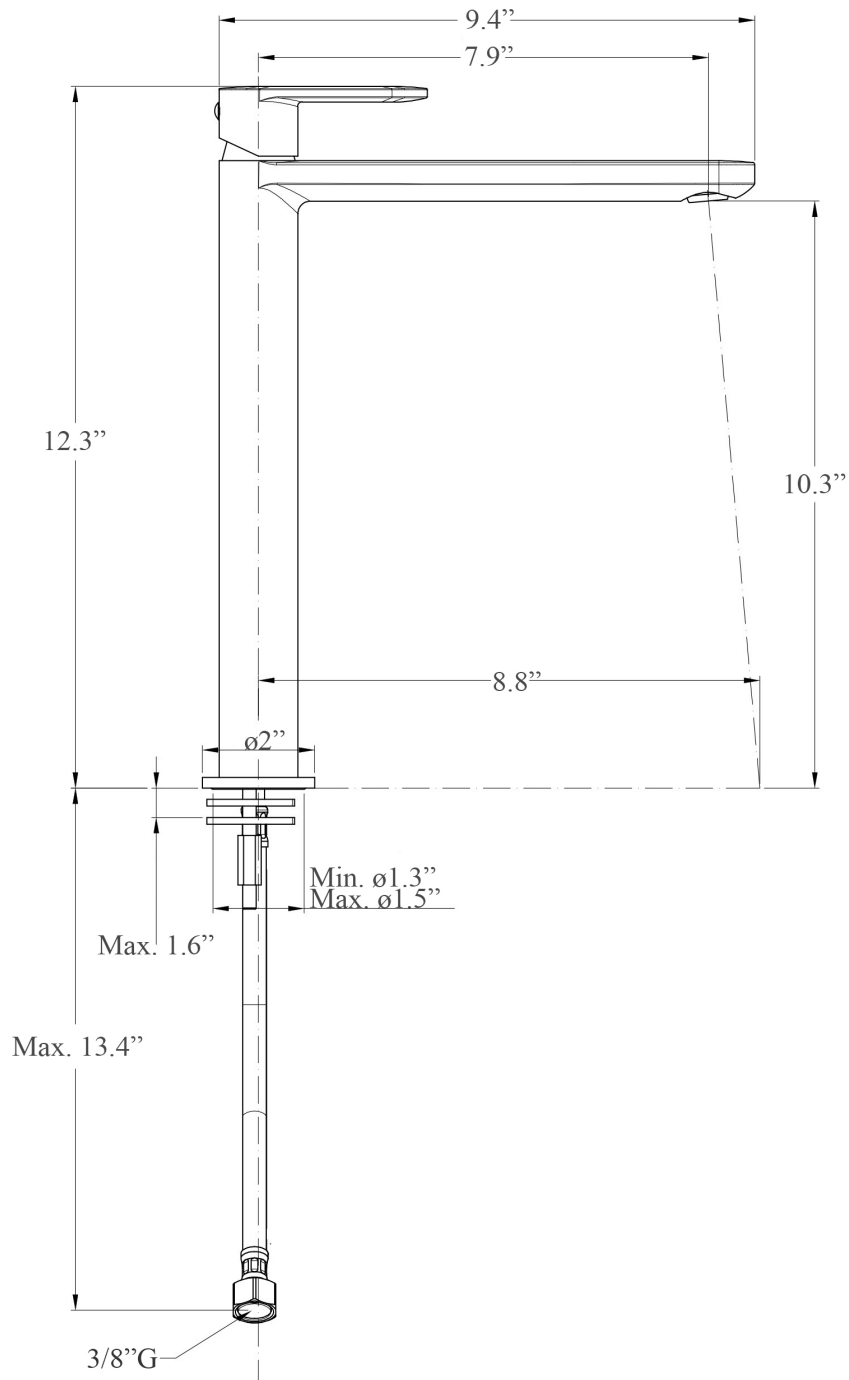

# Product Specs Sheets

Collection  
Candy

Model |  
Candy CA 081

Dimensions Metric

1 inch = 2.54 cm  
1 inch = 25.4 mm

**WS**<sup>®</sup>  
BATH  
COLLECTIONS

1051 Lea Drive - Collegeville, PA 19426  
Tel. 215 513 9400 - Fax 610 831 0215