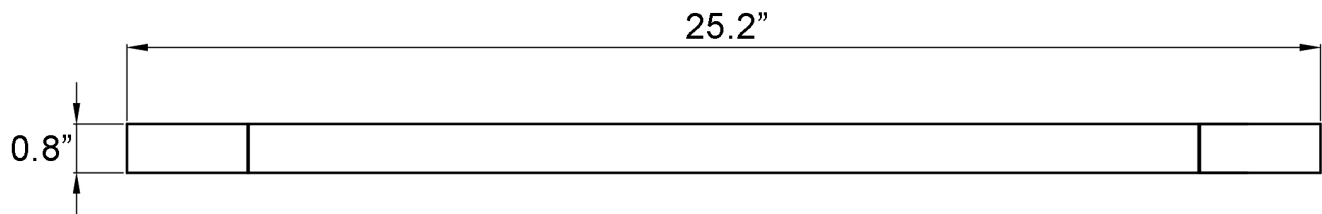

Features

- Bathroom accessory set
- Polished Chrome Finish
- Solid Brass Base
- Includes Mounting Hardware

Cube WSBC 226890B CR

SKU# | Option:

- Cube WSBC 226808 CR | Single Hook
- Cube WSBC 226812 CR | 25.2" L x 2.6" W x 0.8" H Towel Bar
- Cube WSBC 226804 CR | 7.0" L x 2.6" W x 1.1" H Toilet Paper Holder

Product Specs Sheets

Collection
Cube

Model |
Cube WSBC 226808

Dimensions Metric
1 inch = 2.54 cm
1 inch = 25.4 mm

WS[®]
BATH
COLLECTIONS

1051 Lea Drive - Collegeville, PA 19426
Tel. 215 513 9400 - Fax 610 831 0215
www.ws bathcollections.com - info@ws bathcollections.com

Product Specs Sheets

Collection
Cube

Model |
Cube WSBC 226812

Dimensions Metric

1 inch = 2.54 cm
1 inch = 25.4 mm

WS[®]
BATH
COLLECTIONS

1051 Lea Drive - Collegeville, PA 19426
Tel. 215 513 9400 - Fax 610 831 0215
www.ws bathcollections.com - info@ws bathcollections.com

Product Specs Sheets

Collection
Cube

Model |
Cube WSBC 226804

Dimensions Metric
1 inch = 2.54 cm
1 inch = 25.4 mm

WS[®]
BATH
COLLECTIONS

1051 Lea Drive - Collegeville, PA 19426
Tel. 215 513 9400 - Fax 610 831 0215
www.ws bathcollections.com - info@ws bathcollections.com