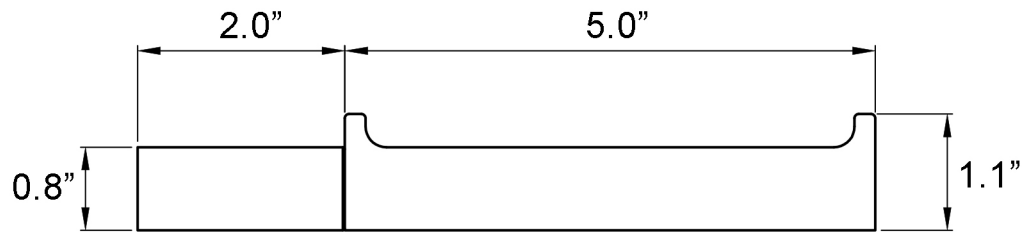

Product Specs Sheets

Collection
Cube

Model |
Cube WSBC 226808

Dimensions Metric
1 inch = 2.54 cm
1 inch = 25.4 mm

WS[®]
BATH
COLLECTIONS

1051 Lea Drive - Collegeville, PA 19426
Tel. 215 513 9400 - Fax 610 831 0215
www.ws bathcollections.com - info@ws bathcollections.com

Product Specs Sheets

Collection
Cube

Model |
Cube WSBC 226812

Dimensions Metric

1 inch = 2.54 cm
1 inch = 25.4 mm

WS[®]
BATH
COLLECTIONS

1051 Lea Drive - Collegeville, PA 19426
Tel. 215 513 9400 - Fax 610 831 0215
www.ws bathcollections.com - info@ws bathcollections.com

Product Specs Sheets

Collection
Cube

Model |
Cube WSBC 226804

Dimensions Metric
1 inch = 2.54 cm
1 inch = 25.4 mm

WS[®]
BATH
COLLECTIONS

1051 Lea Drive - Collegeville, PA 19426
Tel. 215 513 9400 - Fax 610 831 0215
www.ws bathcollections.com - info@ws bathcollections.com