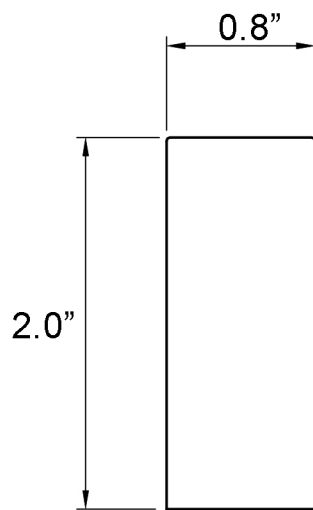

Features

- Bathroom accessory set
- Polished Chrome Finish
- Solid Brass Base
- Includes Mounting Hardware

Cube WSBC 226890B CR

SKU# | Option:

- Cube WSBC 226808 CR | Single Hook
- Cube WSBC 226812 CR | 25.2" L x 2.6" W x 0.8" H Towel Bar
- Cube WSBC 226804 CR | 7.0" L x 2.6" W x 1.1" H Toilet Paper Holder

Product Specs Sheets

Collection
Cube

Model |
Cube WSBC 226808

Dimensions Metric
1 inch = 2.54 cm
1 inch = 25.4 mm

WS[®]
BATH
COLLECTIONS

1051 Lea Drive - Collegeville, PA 19426
Tel. 215 513 9400 - Fax 610 831 0215
www.ws bathcollections.com - info@ws bathcollections.com

Product Specs Sheets

Collection
Cube

Model |
Cube WSBC 226812

Dimensions Metric

1 inch = 2.54 cm
1 inch = 25.4 mm

WS[®]
BATH
COLLECTIONS

1051 Lea Drive - Collegeville, PA 19426
Tel. 215 513 9400 - Fax 610 831 0215
www.ws bathcollections.com - info@ws bathcollections.com

Product Specs Sheets

Collection
Cube

Model |
Cube WSBC 226804

Dimensions Metric
1 inch = 2.54 cm
1 inch = 25.4 mm

WS[®]
BATH
COLLECTIONS

1051 Lea Drive - Collegeville, PA 19426
Tel. 215 513 9400 - Fax 610 831 0215
www.ws bathcollections.com - info@ws bathcollections.com