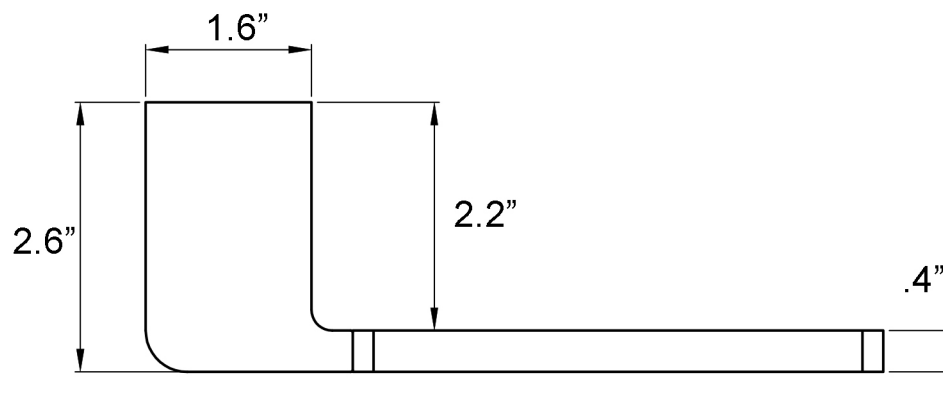

Features

- Bathroom accessory set
- Polished Chrome Finish
- Solid Brass Base
- Includes Mounting Hardware

Cube WSBC 226890B CR

SKU# | Option:

- Cube WSBC 226808 CR | Single Hook
- Cube WSBC 226812 CR | 25.2" L x 2.6" W x 0.8" H Towel Bar
- Cube WSBC 226804 CR | 7.0" L x 2.6" W x 1.1" H Toilet Paper Holder

Product Specs Sheets

Collection
Cube

Model |
Cube WSBC 226808

Dimensions Metric
1 inch = 2.54 cm
1 inch = 25.4 mm

WS[®]
BATH
COLLECTIONS

1051 Lea Drive - Collegeville, PA 19426
Tel. 215 513 9400 - Fax 610 831 0215
www.ws bathcollections.com - info@ws bathcollections.com

Product Specs Sheets

Collection
Cube

Model |
Cube WSBC 226812

Dimensions Metric

1 inch = 2.54 cm
1 inch = 25.4 mm

WS[®]
BATH
COLLECTIONS

1051 Lea Drive - Collegeville, PA 19426
Tel. 215 513 9400 - Fax 610 831 0215
www.ws bathcollections.com - info@ws bathcollections.com

Product Specs Sheets

Collection
Cube

Model |
Cube WSBC 226804

Dimensions Metric
1 inch = 2.54 cm
1 inch = 25.4 mm

WS[®]
BATH
COLLECTIONS

1051 Lea Drive - Collegeville, PA 19426
Tel. 215 513 9400 - Fax 610 831 0215
www.ws bathcollections.com - info@ws bathcollections.com