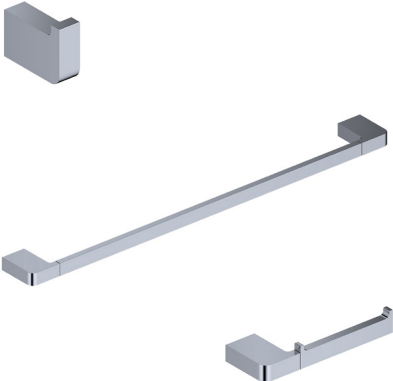

Features

- Bathroom accessory set
- Polished Chrome Finish
- Solid Brass Base
- Includes Mounting Hardware

Cube WSBC 226890B CR

SKU# | Option:

- Cube WSBC 226808 CR | Single Hook
- Cube WSBC 226812 CR | 25.2" L x 2.6" W x 0.8" H Towel Bar
- Cube WSBC 226804 CR | 7.0" L x 2.6" W x 1.1" H Toilet Paper Holder

Finishes

|||| CR Polished Chrome

| | | | |
|-----------------------------------|---|--|---|
| <p>Collection Cube</p> | <p>Model Cube WSBC 226890B</p> | <p>Dimensions Metric <i>1 inch = 2.54 cm</i> <i>1 inch = 25.4 mm</i></p> |  <p>1051 Lea Drive - Collegeville, PA 19426 Tel. 215 513 9400 - Fax 610 831 0215 www.ws bathcollections.com - info@ws bathcollectins.com</p> |
|-----------------------------------|---|--|---|

Product Specs Sheets

Collection
Cube

Model |
Cube WSBC 226808

Dimensions Metric
1 inch = 2.54 cm
1 inch = 25.4 mm

WS[®]
BATH
COLLECTIONS

1051 Lea Drive - Collegeville, PA 19426
Tel. 215 513 9400 - Fax 610 831 0215
www.ws bathcollections.com - info@ws bathcollections.com

Product Specs Sheets

Collection
Cube

Model |
Cube WSBC 226812

Dimensions Metric

1 inch = 2.54 cm
1 inch = 25.4 mm

WS[®]
BATH
COLLECTIONS

1051 Lea Drive - Collegeville, PA 19426
Tel. 215 513 9400 - Fax 610 831 0215
www.ws bathcollections.com - info@ws bathcollections.com