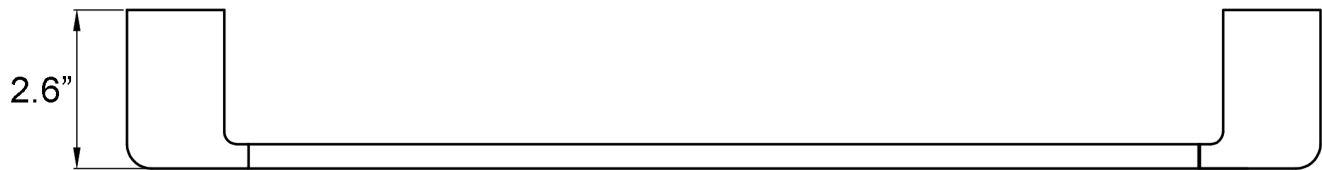

Features

- Bathroom accessory set
- Polished Chrome Finish
- Solid Brass Base
- Includes Mounting Hardware

Cube WSBC 226890B CR

SKU# | Option:

- Cube WSBC 226808 CR | Single Hook
- Cube WSBC 226812 CR | 25.2" L x 2.6" W x 0.8" H Towel Bar
- Cube WSBC 226804 CR | 7.0" L x 2.6" W x 1.1" H Toilet Paper Holder

Product Specs Sheets

Collection
Cube

Model |
Cube WSBC 226808

Dimensions Metric
1 inch = 2.54 cm
1 inch = 25.4 mm

WS[®]
BATH
COLLECTIONS

1051 Lea Drive - Collegeville, PA 19426
Tel. 215 513 9400 - Fax 610 831 0215
www.ws bathcollections.com - info@ws bathcollections.com

Product Specs Sheets

Collection
Cube

Model |
Cube WSBC 226812

Dimensions Metric

1 inch = 2.54 cm
1 inch = 25.4 mm

WS[®]
BATH
COLLECTIONS

1051 Lea Drive - Collegeville, PA 19426
Tel. 215 513 9400 - Fax 610 831 0215
www.ws bathcollections.com - info@ws bathcollections.com

Product Specs Sheets

Collection
Cube

Model |
Cube WSBC 226804

Dimensions Metric
1 inch = 2.54 cm
1 inch = 25.4 mm

WS[®]
BATH
COLLECTIONS

1051 Lea Drive - Collegeville, PA 19426
Tel. 215 513 9400 - Fax 610 831 0215
www.ws bathcollections.com - info@ws bathcollections.com