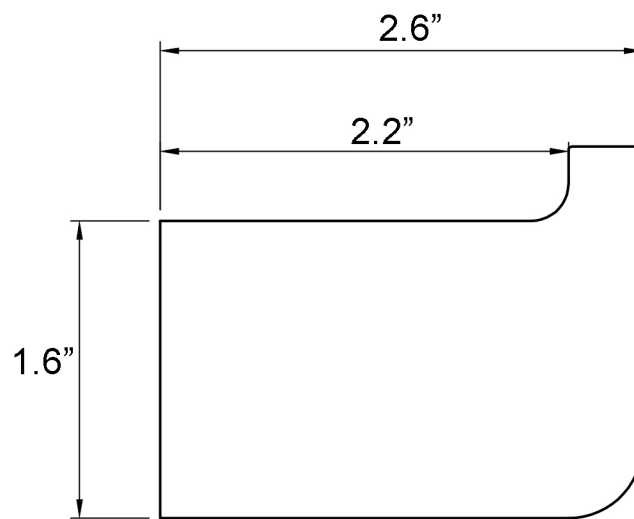

Features

- Bathroom accessory set
- Polished Chrome Finish
- Solid Brass Base
- Includes Mounting Hardware

Cube WSBC 226890B CR

SKU# | Option:

- Cube WSBC 226808 CR | Single Hook
- Cube WSBC 226812 CR | 25.2" L x 2.6" W x 0.8" H Towel Bar
- Cube WSBC 226804 CR | 7.0" L x 2.6" W x 1.1" H Toilet Paper Holder

Product Specs Sheets

Collection
Cube

Model |
Cube WSBC 226808

Dimensions Metric
1 inch = 2.54 cm
1 inch = 25.4 mm

WS[®]
BATH
COLLECTIONS

1051 Lea Drive - Collegeville, PA 19426
Tel. 215 513 9400 - Fax 610 831 0215
www.ws bathcollections.com - info@ws bathcollections.com

Product Specs Sheets

Collection
Cube

Model |
Cube WSBC 226812

Dimensions Metric

1 inch = 2.54 cm
1 inch = 25.4 mm

WS[®]
BATH
COLLECTIONS

1051 Lea Drive - Collegeville, PA 19426
Tel. 215 513 9400 - Fax 610 831 0215
www.ws bathcollections.com - info@ws bathcollections.com

Product Specs Sheets

Collection
Cube

Model |
Cube WSBC 226804

Dimensions Metric
1 inch = 2.54 cm
1 inch = 25.4 mm

WS[®]
BATH
COLLECTIONS

1051 Lea Drive - Collegeville, PA 19426
Tel. 215 513 9400 - Fax 610 831 0215
www.ws bathcollections.com - info@ws bathcollections.com