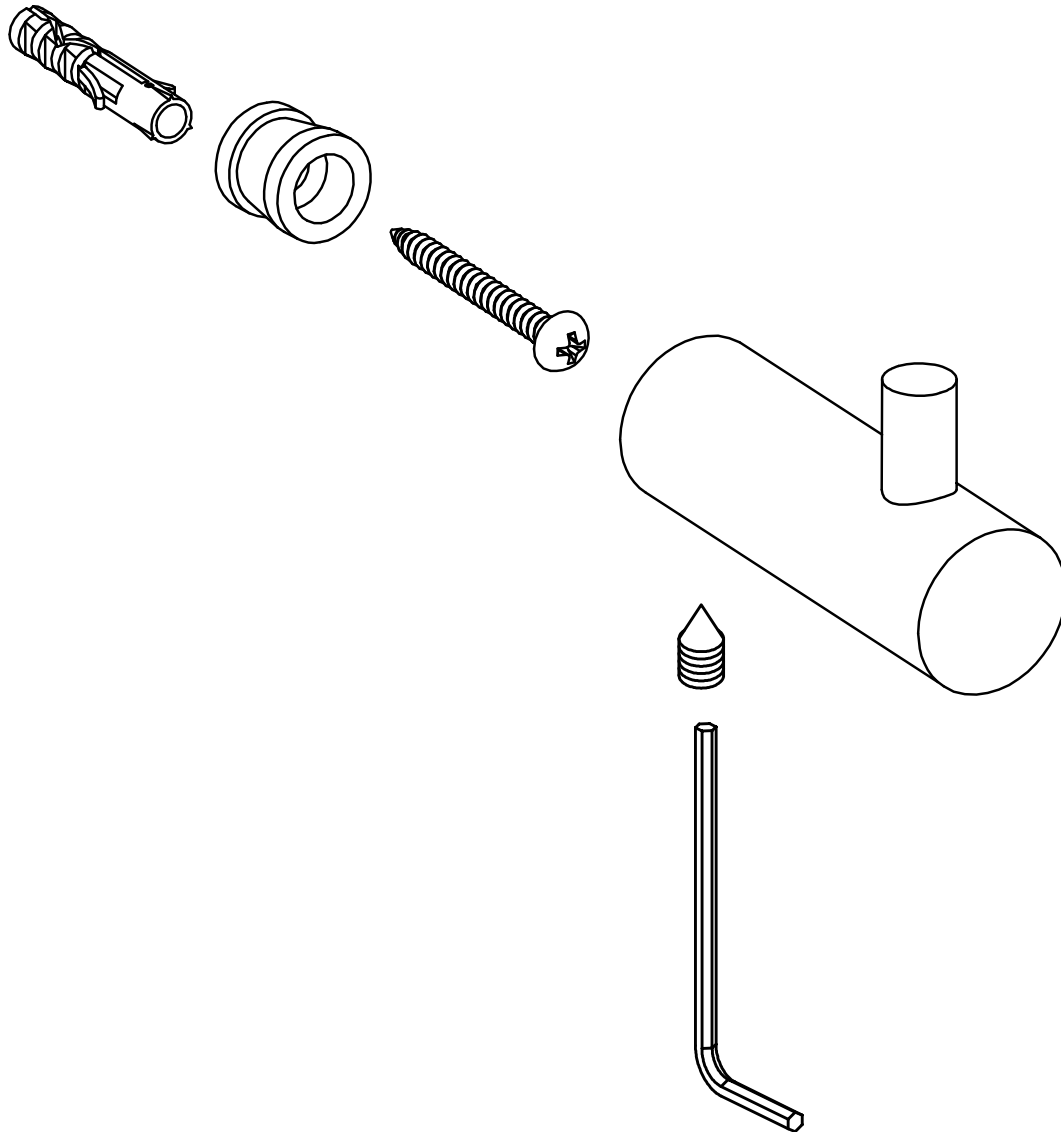

Installation Instructions

Collection
Soft

Model |
Soft WSBC 208908

Dimensions Metric

1 inch = 2.54 cm
1 inch = 25.4 mm

WS[®]
BATH
COLLECTIONS

1051 Lea Drive - Collegeville, PA 19426
Tel. 215 513 9400 - Fax 610 831 0215
www.ws bathcollections.com - info@ws bathcollections.com